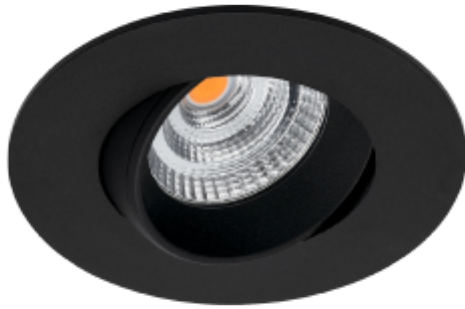

PRODUCT SHEET

Icarus 500lm 927 36° 7W BK phasecut Isosafe 8-pack
Art. no: 101975-36-2

Lighting Solutions

Icarus 500lm 927 36° 7W BK phasecut Isosafe 8-pack

SPECIFICATIONS	
Lightsource Type:	LED (built in)
System Power [W]:	7W
CCT (Color Temperature):	2700K
CRI / Ra:	95
Lumen Output:	456lm
Lumen LED (tc=25):	500lm
Beam Angle:	36°
Lens (Diffuser):	Clear
Dimming:	Phase-Cut
Flickerfree:	Yes
System Voltage [V]:	230V 50Hz
Connection:	QuickConnect
Mounting:	Ceiling
Cut-out [mm]:	Ø68-83mm
Lifetime [h]:	L80B10: 100 000h
Lumen/W:	62lm/W
UGR (<=):	22
MacAdam (SDCM):	3
Color:	Black
Height [mm]:	55mm
Diameter [mm]:	90mm
Weight [kg]:	0,3kg
To be recessed in insulation:	Yes, recessed in insulation

7W downlight that can be installed directly into insulation. Cutout Ø68-83mm makes it perfect for rehab and new installation. Tiltable 25°, CRI>95 and flickerfree phasecut driver. 8-pack with driver for each downlighth.