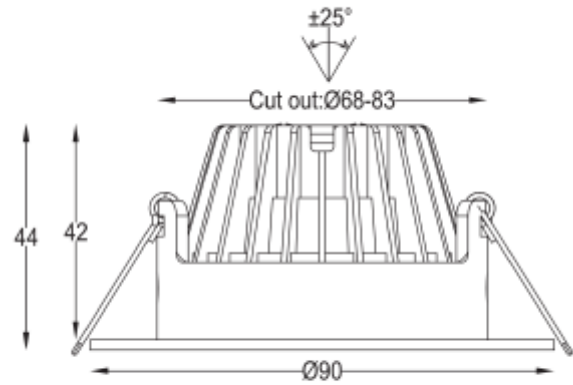

PRODUCT SHEET

Icarus 500lm 927 36° 7W BK phasecut Isosafe 8-pack
Art. no: 101975-36-2

Lighting Solutions

Icarus 500lm 927 36° 7W BK phasecut Isosafe 8-pack

SPECIFICATIONS	
Lightsource Type:	LED (built in)
System Power [W]:	7W
CCT (Color Temperature):	2700K
CRI / Ra:	95
Lumen Output:	456lm
Lumen LED (tc=25):	500lm
Beam Angle:	36°
Lens (Diffuser):	Clear
Dimming:	Phase-Cut
Flickerfree:	Yes
System Voltage [V]:	230V 50Hz
Connection:	QuickConnect
Mounting:	Ceiling
Cut-out [mm]:	Ø68-83mm
Lifetime [h]:	L80B10: 100 000h
Lumen/W:	62lm/W
UGR (<=):	22
MacAdam (SDCM):	3
Color:	Black
Height [mm]:	55mm
Diameter [mm]:	90mm
Weight [kg]:	0,3kg
To be recessed in insulation:	Yes, recessed in insulation

7W downlight that can be installed directly into insulation. Cutout Ø68-83mm makes it perfect for rehab and new installation. Tiltable 25°, CRI>95 and flickerfree phasecut driver. 8-pack with driver for each downlighth.