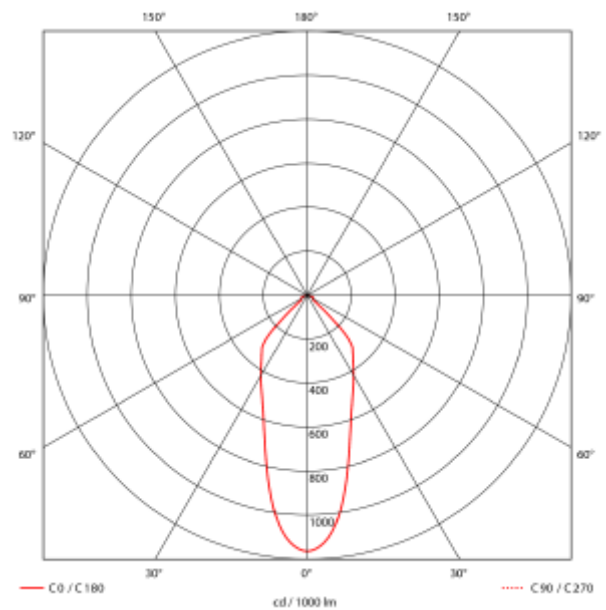

PRODUCT SHEET

Icarus 500lm 927 36° 7W BK phasecut Isosafe 8-pack
Art. no: 101975-36-2

Lighting Solutions

Icarus 500lm 927 36° 7W BK phasecut Isosafe 8-pack

SPECIFICATIONS	
Lightsource Type:	LED (built in)
System Power [W]:	7W
CCT (Color Temperature):	2700K
CRI / Ra:	95
Lumen Output:	456lm
Lumen LED (tc=25):	500lm
Beam Angle:	36°
Lens (Diffuser):	Clear
Dimming:	Phase-Cut
Flickerfree:	Yes
System Voltage [V]:	230V 50Hz
Connection:	QuickConnect
Mounting:	Ceiling
Cut-out [mm]:	Ø68-83mm
Lifetime [h]:	L80B10: 100 000h
Lumen/W:	62lm/W
UGR (<=):	22
MacAdam (SDCM):	3
Color:	Black
Height [mm]:	55mm
Diameter [mm]:	90mm
Weight [kg]:	0,3kg
To be recessed in insulation:	Yes, recessed in insulation

7W downlight that can be installed directly into insulation. Cutout Ø68-83mm makes it perfect for rehab and new installation. Tiltable 25°, CRI>95 and flickerfree phasecut driver. 8-pack with driver for each downlighth.