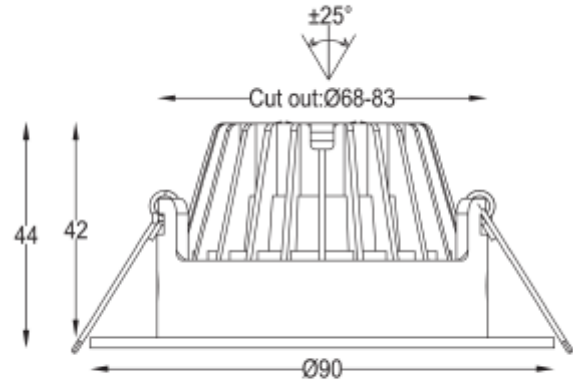

PRODUCT SHEET

Icarus 500lm 927 36° 7W WH phasecut Isosafe 8-pack
Art. no: 101975-36-3

Lighting Solutions

Icarus 500lm 927 36° 7W WH phasecut Isosafe 8-pack

SPECIFICATIONS

Lightsource Type:	LED (built in)
System Power [W]:	7W
CCT (Color Temperature):	2700K
CRI / Ra:	95
Lumen Output:	456lm
Lumen LED (tc=25):	500lm
Beam Angle:	36°
Lens (Diffuser):	Clear
Dimming:	Phase-Cut
Flickerfree:	Yes
System Voltage [V]:	230V 50Hz
Connection:	QuickConnect
Mounting:	Ceiling
Cut-out [mm]:	Ø68-83mm
Lifetime [h]:	L80B10: 100 000h
Lumen/W:	62lm/W
UGR (<=):	22
MacAdam (SDCM):	3
Color:	White
Height [mm]:	55mm
Diameter [mm]:	90mm
Weight [kg]:	0,3kg
To be recessed in insulation:	Yes, recessed in insulation

7W downlight that can be installed directly into insulation. Cutout Ø68-83mm makes it perfect for rehab and new installation. Tiltable 25°, CRI>95 and flickerfree phasecut driver. 8-pack with driver for each downlight.