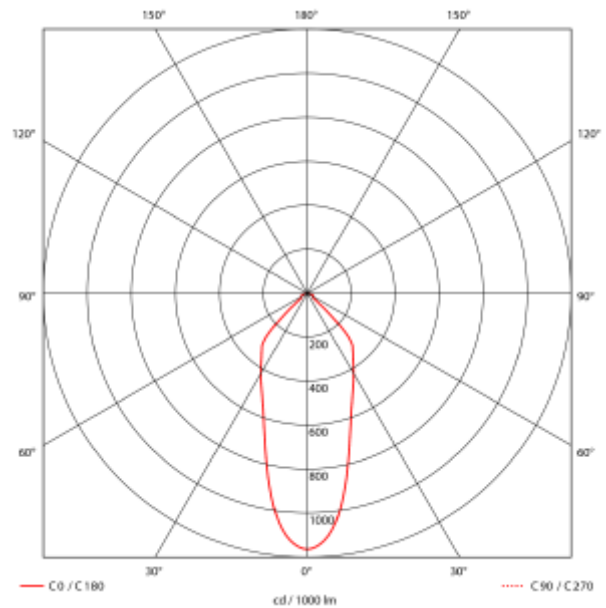

PRODUCT SHEET

Icarus 500lm 927 36° 7W WH phasecut Isosafe 8-pack
Art. no: 101975-36-3

Lighting Solutions

Icarus 500lm 927 36° 7W WH phasecut Isosafe 8-pack

SPECIFICATIONS

Lightsource Type:	LED (built in)
System Power [W]:	7W
CCT (Color Temperature):	2700K
CRI / Ra:	95
Lumen Output:	456lm
Lumen LED (tc=25):	500lm
Beam Angle:	36°
Lens (Diffuser):	Clear
Dimming:	Phase-Cut
Flickerfree:	Yes
System Voltage [V]:	230V 50Hz
Connection:	QuickConnect
Mounting:	Ceiling
Cut-out [mm]:	Ø68-83mm
Lifetime [h]:	L80B10: 100 000h
Lumen/W:	62lm/W
UGR (<=):	22
MacAdam (SDCM):	3
Color:	White
Height [mm]:	55mm
Diameter [mm]:	90mm
Weight [kg]:	0,3kg
To be recessed in insulation:	Yes, recessed in insulation

7W downlight that can be installed directly into insulation. Cutout Ø68-83mm makes it perfect for rehab and new installation. Tiltable 25°, CRI>95 and flickerfree phasecut driver. 8-pack with driver for each downlight.