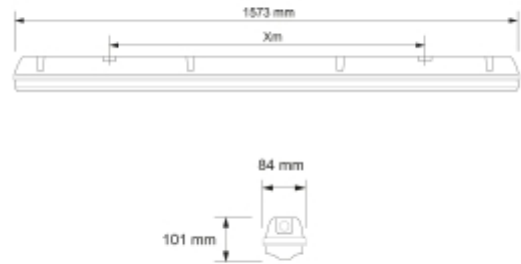

PRODUCT SHEET

Duna

Art. no: 10199057

Lighting Solutions

Duna

SPECIFICATIONS	
Lightsource Type:	LED (built in)
System Power [W]:	47W
CCT (Color Temperature):	4000K
CRI / Ra:	80
Lumen Output:	5800lm
Lens (Diffuser):	PC Opal
Dimming:	None
System Voltage [V]:	230V 50Hz
Connection:	Terminal
Mounting:	Surface, Suspended, Ceiling
Lifetime [h]:	L80B10: 50.000h
Lumen/W:	120lm/W
MacAdam (SDCM):	3
Through-wiring (mm2):	5x2,5
Color:	Grey
Length [mm]:	1573mm
Height [mm]:	84mm
Width [mm]:	101mm
Weight [kg]:	1,87kg

Duna is a sealed industrial light fixture for ceiling surface mounting, indoor or outdoor under a roof. Duna is classified in accordance with IP66 / IK08. The light fixture is made from robust fiberglass and is equipped with a semi-opal PC diffuser. Can be used together with 10184745 as slave luminaire (5pcs can be connected to one master).