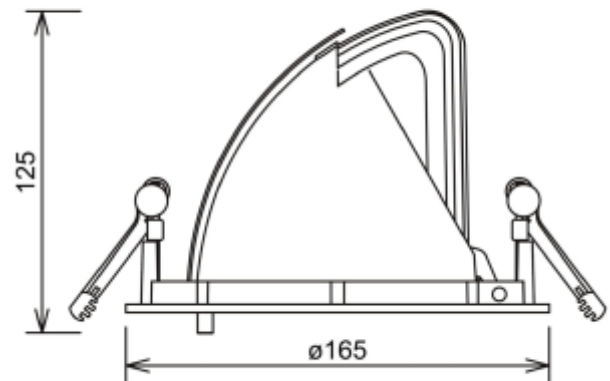

# Zeta Mini

 155mm

### SPECIFICATIONS

Lightsource Type:	LED (built in)
System Power [W]:	27W
CCT (Color Temperature):	Arctic White
CRI / Ra:	95
Lumen Output:	2527lm
Lumen LED (tc=25):	3350lm
Beam Angle:	15°
Lens (Diffuser):	Clear
Dimming:	None
System Voltage [V]:	230V 50Hz
Connection:	18i3 Quick connection
Mounting:	Recessed, Ceiling
Cut-out [mm]:	Ø155mm
Lumen/W:	93lm/W
MacAdam (SDCM):	3
Color:	White
Length [mm]:	165mm
Height [mm]:	125mm
Width [mm]:	165mm
Weight [kg]:	0,95kg
To be recessed in insulation:	No