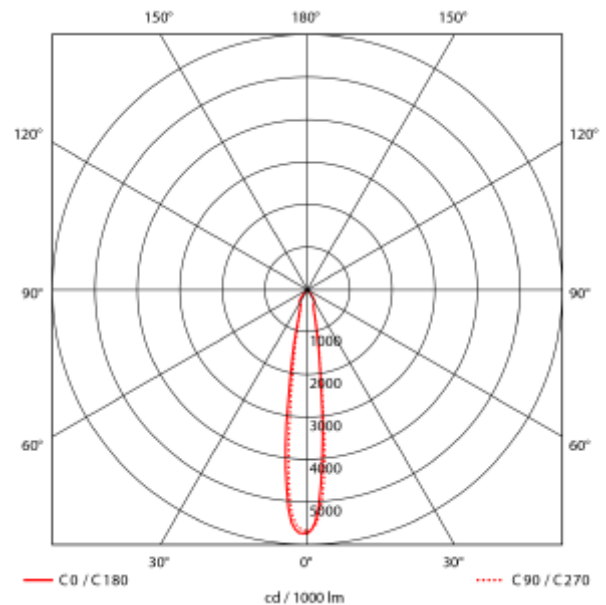

### SPECIFICATIONS

Lightsource Type:	LED (built in)
System Power [W]:	27W
CCT (Color Temperature):	Arctic White
CRI / Ra:	95
Lumen Output:	2527lm
Lumen LED (tc=25):	3350lm
Beam Angle:	15°
Lens (Diffuser):	Clear
Dimming:	None
System Voltage [V]:	230V 50Hz
Connection:	18i3 Quick connection
Mounting:	Recessed, Ceiling
Cut-out [mm]:	Ø155mm
Lumen/W:	93lm/W
MacAdam (SDCM):	3
Color:	White
Length [mm]:	165mm
Height [mm]:	125mm
Width [mm]:	165mm
Weight [kg]:	0,95kg
To be recessed in insulation:	No