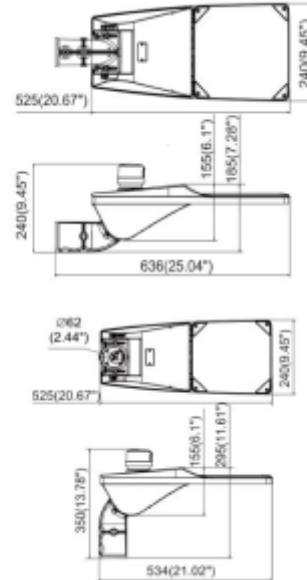

PRODUCT SHEET

Joule

Art. no: 102011-03-1

Lighting Solutions

Joule

SPECIFICATIONS

Lightsource Type:	LED (built in)
System Power [W]:	50W
CCT (Color Temperature):	4000K
CRI / Ra:	70
Lumen Output:	7825lm
Lumen LED (tc=25):	8500lm
Beam Angle:	P3 Assymetric
Dimming:	None
System Voltage [V]:	230V 50Hz
Connection:	Cable 5m
Mounting:	Wall, Mast
Lifetime [h]:	L80B50: 82 000h
Lumen/W:	156lm/W
MacAdam (SDCM):	5
Color:	Grey
Length [mm]:	615mm
Height [mm]:	225mm
Width [mm]:	350mm
Weight [kg]:	6kg