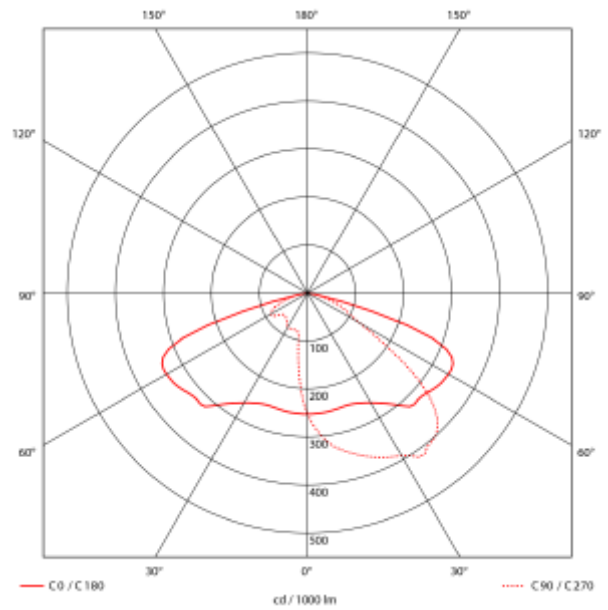

PRODUCT SHEET

Joule

Art. no: 102011-03-1

Lighting Solutions

Joule

SPECIFICATIONS

Lightsource Type:	LED (built in)
System Power [W]:	50W
CCT (Color Temperature):	4000K
CRI / Ra:	70
Lumen Output:	7825lm
Lumen LED (tc=25):	8500lm
Beam Angle:	P3 Assymetric
Dimming:	None
System Voltage [V]:	230V 50Hz
Connection:	Cable 5m
Mounting:	Wall, Mast
Lifetime [h]:	L80B50: 82 000h
Lumen/W:	156lm/W
MacAdam (SDCM):	5
Color:	Grey
Length [mm]:	615mm
Height [mm]:	225mm
Width [mm]:	350mm
Weight [kg]:	6kg