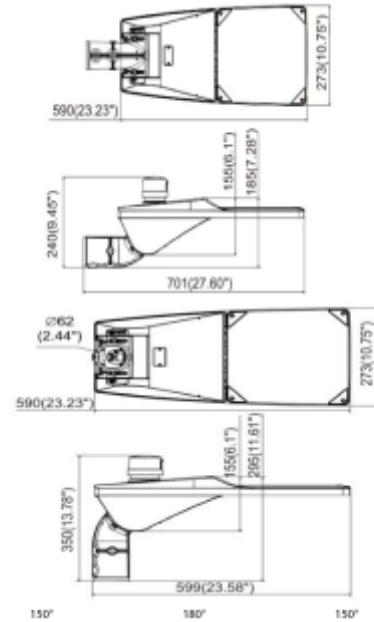

PRODUCT SHEET

Joule

Art. no: 102013-03-1

Lighting Solutions

Joule

SPECIFICATIONS

Lightsource Type:	LED (built in)
System Power [W]:	90W
CCT (Color Temperature):	4000K
CRI / Ra:	70
Lumen Output:	13840lm
Lumen LED (tc=25):	15000lm
Beam Angle:	P3 Assymetric
Dimming:	None
System Voltage [V]:	230V 50Hz
Connection:	Cable 8m
Mounting:	Wall, Mast
Lifetime [h]:	L80B10: 100 000h
Lumen/W:	153lm/W
MacAdam (SDCM):	5
Color:	Grey
Length [mm]:	680mm
Height [mm]:	225mm
Width [mm]:	350mm
Weight [kg]:	7,1kg