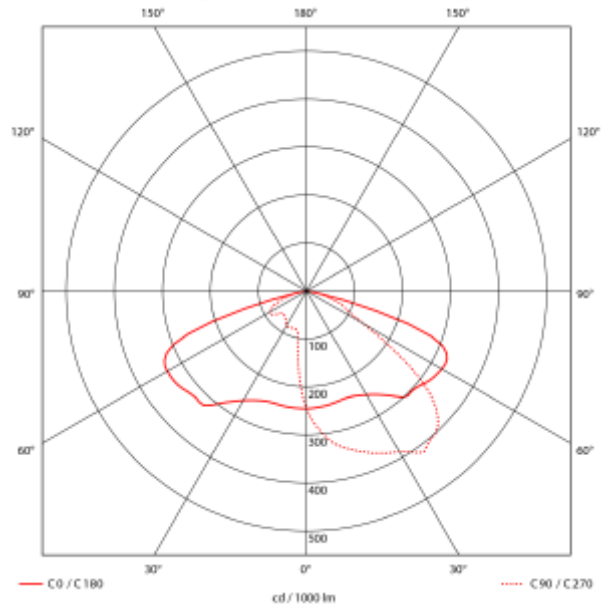

PRODUCT SHEET

Joule

Art. no: 102013-03-1

Lighting Solutions

Joule

SPECIFICATIONS

Lightsource Type:	LED (built in)
System Power [W]:	90W
CCT (Color Temperature):	4000K
CRI / Ra:	70
Lumen Output:	13840lm
Lumen LED (tc=25):	15000lm
Beam Angle:	P3 Assymetric
Dimming:	None
System Voltage [V]:	230V 50Hz
Connection:	Cable 8m
Mounting:	Wall, Mast
Lifetime [h]:	L80B10: 100 000h
Lumen/W:	153lm/W
MacAdam (SDCM):	5
Color:	Grey
Length [mm]:	680mm
Height [mm]:	225mm
Width [mm]:	350mm
Weight [kg]:	7,1kg