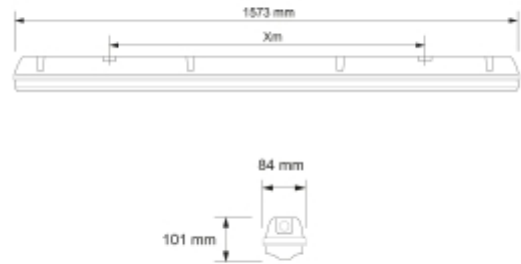

PRODUCT SHEET

Duna

Art. no: 10206336

Lighting Solutions

Duna

SPECIFICATIONS	
Lightsource Type:	LED (built in)
System Power [W]:	59W
CCT (Color Temperature):	4000K
CRI / Ra:	80
Lumen Output:	10000lm
Lens (Diffuser):	PMMA Opal
Dimming:	None
System Voltage [V]:	230V 50Hz
Connection:	Terminal
Mounting:	Surface, Wall, Ceiling
Lumen/W:	139lm/W
MacAdam (SDCM):	3
Color:	Grey
Length [mm]:	1573mm
Height [mm]:	84mm
Width [mm]:	101mm
Weight [kg]:	2,2kg

Duna is a sealed industrial light fixture for ceiling surface mounting, indoor or outdoor under a roof. Duna may have 5x2,5mm² PG through-wiring.

Opal PC (IK08) or PMMA (IK03) diffuser. Ask for Chemical agents list to check material resistance.