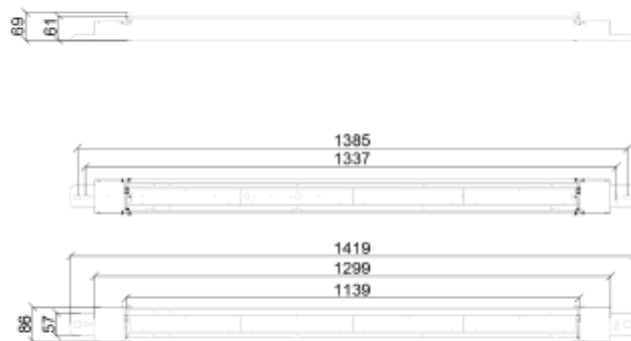

FDV SPEC SHEET
Z line
Art. no: 102081-00-1-ddd

Z line

Art. no: 102081-00-1-ddd

LIGHT TECHNICAL	
Lightsource Type:	LED (built in)
Lumen Output:	7320
Lumen LED (tc=25):	7600
Beam Angle:	70°
CCT (Color Temperature):	3000
CRI / Ra:	80
Color Code:	830
MacAdam (SDCM):	3
Lens (Diffuser):	Lens

FDV SPEC SHEET

Z line

Art. no: 102081-00-1-ddd

Lighting Solutions

PRODUCT

Ingress Protection:	IP23
Impact Protection:	IK02
Operating Temperature [°C]:	0 - 40
Lifetime [h]:	L80B10: 100 000
Color:	Steel
Length [mm]:	1420
Height [mm]:	69
Width [mm]:	86
Weight [kg]:	3,35
Housing Material :	Steel