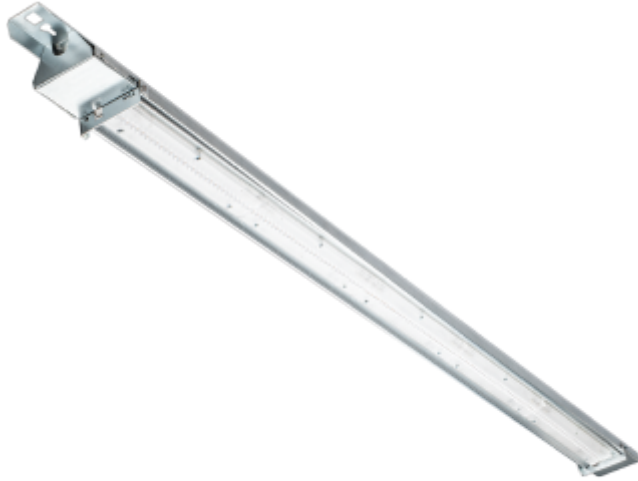

FDV SPEC SHEET
Z line
Art. no: 102083-00-1-ddd

Z line

Art. no: 102083-00-1-ddd

LIGHT TECHNICAL

Lightsource Type:	LED (built in)
Lumen Output:	13040
Lumen LED (tc=25):	13500
Beam Angle:	70°
CCT (Color Temperature):	3000
CRI / Ra:	80
Color Code:	830
MacAdam (SDCM):	3
Lens (Diffuser):	Lens

ELECTRICAL DATA

Dimming:	DALI2
Flickerfree:	Yes
System Power [W]:	74
System Voltage [V]:	230V 50Hz
Protection Class:	1
Current Output [mA]:	500

MOUNTING / CONNECTION

Connection:	QuickConnect
Through-wiring (mm2):	5x2,5
Mounting:	Surface, Ceiling

FDV SPEC SHEET

Z line

Art. no: 102083-00-1-ddd

Lighting Solutions

PRODUCT

Ingress Protection:	IP23
Impact Protection:	IK02
Operating Temperature [°C]:	0 - 40
Lifetime [h]:	L80B10: 100 000
Color:	Steel
Length [mm]:	1700
Height [mm]:	69
Width [mm]:	86
Weight [kg]:	4
Housing Material :	Steel