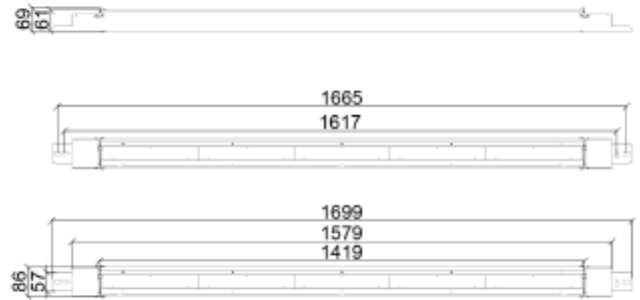

FDV SPEC SHEET
Z line
Art. no: 102083-00-1-ddd

Z line

Art. no: 102083-00-1-ddd

LIGHT TECHNICAL

Lightsource Type:	LED (built in)
Lumen Output:	13040
Lumen LED (tc=25):	13500
Beam Angle:	70°
CCT (Color Temperature):	3000
CRI / Ra:	80
Color Code:	830
MacAdam (SDCM):	3
Lens (Diffuser):	Lens

FDV SPEC SHEET

Z line

Art. no: 102083-00-1-ddd

Lighting Solutions

PRODUCT

Ingress Protection:	IP23
Impact Protection:	IK02
Operating Temperature [°C]:	0 - 40
Lifetime [h]:	L80B10: 100 000
Color:	Steel
Length [mm]:	1700
Height [mm]:	69
Width [mm]:	86
Weight [kg]:	4
Housing Material :	Steel