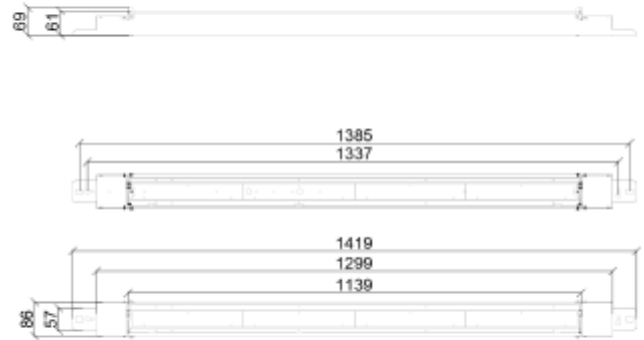

FDV SPEC SHEET
Z line
Art. no: 102086-00-1-ddd

Z line

Art. no: 102086-00-1-ddd

LIGHT TECHNICAL

Lightsource Type:	LED (built in)
Lumen Output:	7630
Lumen LED (tc=25):	8000
Beam Angle:	70°
CCT (Color Temperature):	4000
CRI / Ra:	80
Color Code:	840
MacAdam (SDCM):	3
Lens (Diffuser):	Lens

FDV SPEC SHEET

Z line

Art. no: 102086-00-1-ddd

Lighting Solutions

PRODUCT

Ingress Protection:	IP23
Impact Protection:	IK02
Operating Temperature [°C]:	0 - 40
Lifetime [h]:	L80B10: 100 000
Color:	Steel
Length [mm]:	1420
Height [mm]:	69
Width [mm]:	86
Weight [kg]:	3,35
Housing Material :	Steel