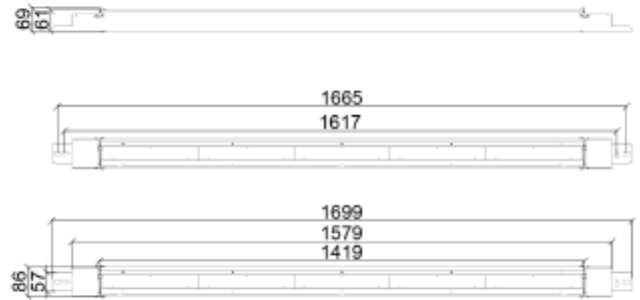

FDV SPEC SHEET
Z line
Art. no: 102087-00-1-ddd

Z line

Art. no: 102087-00-1-ddd

LIGHT TECHNICAL

Lightsource Type:	LED (built in)
Lumen Output:	7880
Lumen LED (tc=25):	8200
Beam Angle:	70°
CCT (Color Temperature):	4000
CRI / Ra:	80
Color Code:	840
MacAdam (SDCM):	3
Lens (Diffuser):	Lens

FDV SPEC SHEET

Z line

Art. no: 102087-00-1-ddd

Lighting Solutions

PRODUCT

Ingress Protection:	IP23
Impact Protection:	IK02
Operating Temperature [°C]:	0 - 40
Lifetime [h]:	L80B10: 100 000
Color:	Steel
Length [mm]:	1700
Height [mm]:	69
Width [mm]:	86
Weight [kg]:	4
Housing Material :	Steel