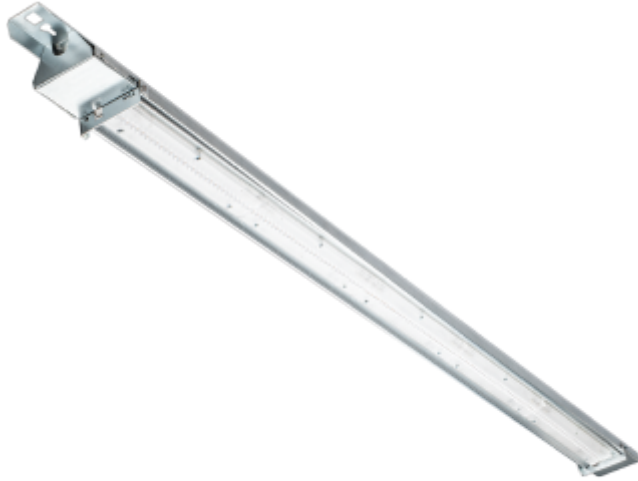

FDV SPEC SHEET
Z line
Art. no: 102087-00-1-ddd

Z line

Art. no: 102087-00-1-ddd

LIGHT TECHNICAL

Lightsource Type:	LED (built in)
Lumen Output:	7880
Lumen LED (tc=25):	8200
Beam Angle:	70°
CCT (Color Temperature):	4000
CRI / Ra:	80
Color Code:	840
MacAdam (SDCM):	3
Lens (Diffuser):	Lens

ELECTRICAL DATA

Dimming:	DALI2
Flickerfree:	Yes
System Power [W]:	42
System Voltage [V]:	230V 50Hz
Protection Class:	1
Current Output [mA]:	300

MOUNTING / CONNECTION

Connection:	QuickConnect
Through-wiring (mm2):	5x2,5
Mounting:	Surface, Ceiling

FDV SPEC SHEET

Z line

Art. no: 102087-00-1-ddd

Lighting Solutions

PRODUCT

Ingress Protection:	IP23
Impact Protection:	IK02
Operating Temperature [°C]:	0 - 40
Lifetime [h]:	L80B10: 100 000
Color:	Steel
Length [mm]:	1700
Height [mm]:	69
Width [mm]:	86
Weight [kg]:	4
Housing Material :	Steel