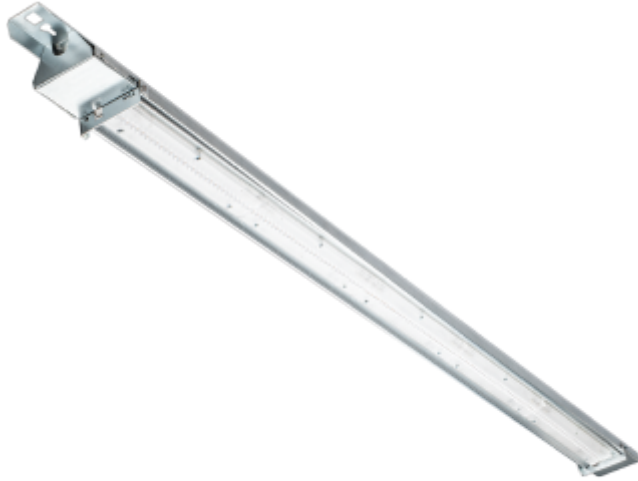

FDV SPEC SHEET
Z line
Art. no: 102087-01-1-ddd

Z line

Art. no: 102087-01-1-ddd

LIGHT TECHNICAL

Lightsource Type:	LED (built in)
Lumen Output:	7930
Lumen LED (tc=25):	8200
Beam Angle:	90°
CCT (Color Temperature):	4000
CRI / Ra:	80
Color Code:	840
MacAdam (SDCM):	3
Lens (Diffuser):	Lens

ELECTRICAL DATA

Dimming:	DALI2
Flickerfree:	Yes
System Power [W]:	74
System Voltage [V]:	230V 50Hz
Protection Class:	1
Current Output [mA]:	300

MOUNTING / CONNECTION

Connection:	QuickConnect
Through-wiring (mm2):	5x2,5
Mounting:	Surface, Ceiling

FDV SPEC SHEET

Z line

Art. no: 102087-01-1-ddd

Lighting Solutions

PRODUCT

Ingress Protection:	IP23
Impact Protection:	IK02
Operating Temperature [°C]:	0 - 40
Lifetime [h]:	L80B10: 100 000
Color:	Steel
Length [mm]:	1700
Height [mm]:	69
Width [mm]:	86
Weight [kg]:	4
Housing Material :	Steel