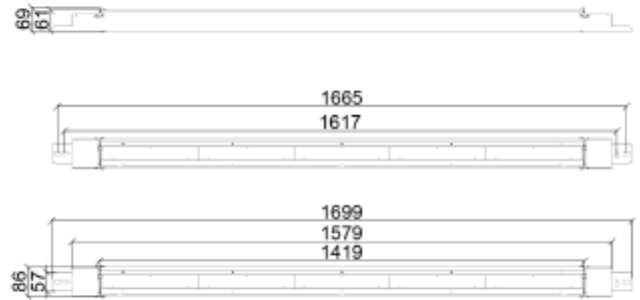

FDV SPEC SHEET
Z line
Art. no: 102087-01-1-ddd

Z line

Art. no: 102087-01-1-ddd

LIGHT TECHNICAL

Lightsource Type:	LED (built in)
Lumen Output:	7930
Lumen LED (tc=25):	8200
Beam Angle:	90°
CCT (Color Temperature):	4000
CRI / Ra:	80
Color Code:	840
MacAdam (SDCM):	3
Lens (Diffuser):	Lens

FDV SPEC SHEET

Z line

Art. no: 102087-01-1-ddd

Lighting Solutions

PRODUCT

Ingress Protection:	IP23
Impact Protection:	IK02
Operating Temperature [°C]:	0 - 40
Lifetime [h]:	L80B10: 100 000
Color:	Steel
Length [mm]:	1700
Height [mm]:	69
Width [mm]:	86
Weight [kg]:	4
Housing Material :	Steel