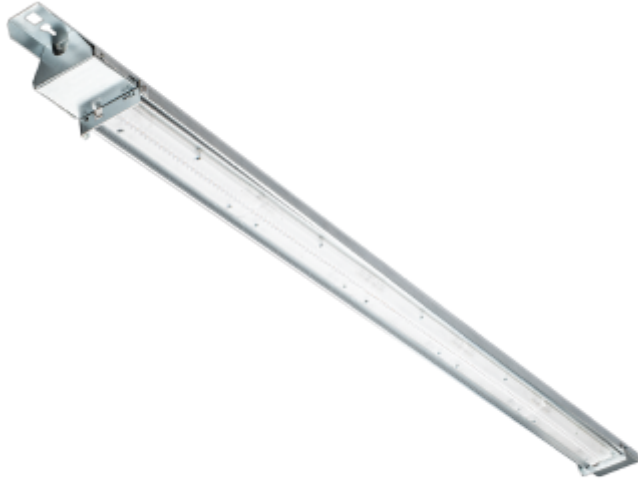

FDV SPEC SHEET
Z line
Art. no: 102088-00-1-ddd

Z line

Art. no: 102088-00-1-ddd

LIGHT TECHNICAL

Lightsource Type:	LED (built in)
Lumen Output:	13580
Lumen LED (tc=25):	14200
Beam Angle:	70°
CCT (Color Temperature):	4000
CRI / Ra:	80
Color Code:	840
MacAdam (SDCM):	3
Lens (Diffuser):	Lens

ELECTRICAL DATA

Dimming:	DALI2
Flickerfree:	Yes
System Power [W]:	74
System Voltage [V]:	230V 50Hz
Protection Class:	1
Current Output [mA]:	500

MOUNTING / CONNECTION

Connection:	QuickConnect
Through-wiring (mm2):	5x2,5
Mounting:	Surface, Ceiling

FDV SPEC SHEET

Z line

Art. no: 102088-00-1-ddd

Lighting Solutions

PRODUCT

Ingress Protection:	IP23
Impact Protection:	IK02
Operating Temperature [°C]:	0 - 40
Lifetime [h]:	L80B10: 100 000
Color:	Steel
Length [mm]:	1700
Height [mm]:	69
Width [mm]:	86
Weight [kg]:	4
Housing Material :	Steel