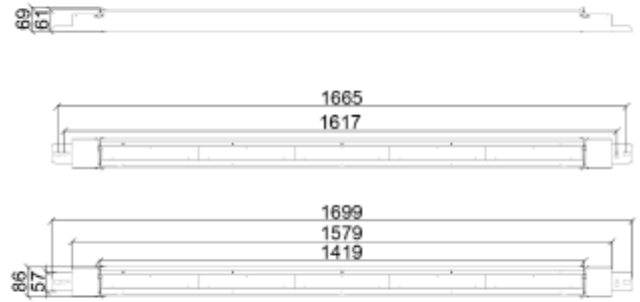

FDV SPEC SHEET
Z line
Art. no: 102088-00-1-ddd

Z line

Art. no: 102088-00-1-ddd

LIGHT TECHNICAL

Lightsource Type:	LED (built in)
Lumen Output:	13580
Lumen LED (tc=25):	14200
Beam Angle:	70°
CCT (Color Temperature):	4000
CRI / Ra:	80
Color Code:	840
MacAdam (SDCM):	3
Lens (Diffuser):	Lens

FDV SPEC SHEET

Z line

Art. no: 102088-00-1-ddd

Lighting Solutions

PRODUCT

Ingress Protection:	IP23
Impact Protection:	IK02
Operating Temperature [°C]:	0 - 40
Lifetime [h]:	L80B10: 100 000
Color:	Steel
Length [mm]:	1700
Height [mm]:	69
Width [mm]:	86
Weight [kg]:	4
Housing Material :	Steel