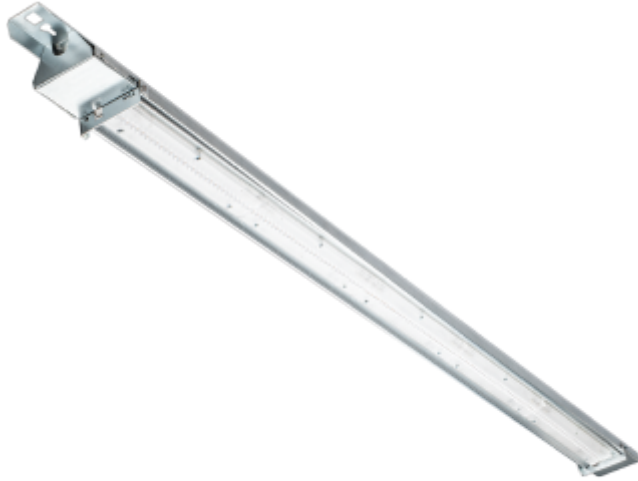

FDV SPEC SHEET
Z line
Art. no: 102088-01-1-ddd

Z line

Art. no: 102088-01-1-ddd

LIGHT TECHNICAL

Lightsource Type:	LED (built in)
Lumen Output:	13515
Lumen LED (tc=25):	14200
Beam Angle:	90°
CCT (Color Temperature):	4000
CRI / Ra:	80
Color Code:	840
MacAdam (SDCM):	3
Lens (Diffuser):	Lens

ELECTRICAL DATA

Dimming:	DALI2
Flickerfree:	Yes
System Power [W]:	74
System Voltage [V]:	230V 50Hz
Protection Class:	1
Current Output [mA]:	500

MOUNTING / CONNECTION

Connection:	QuickConnect
Through-wiring (mm2):	5x2,5
Mounting:	Surface, Ceiling

FDV SPEC SHEET

Z line

Art. no: 102088-01-1-ddd

Lighting Solutions

PRODUCT

Ingress Protection:	IP23
Impact Protection:	IK02
Operating Temperature [°C]:	0 - 40
Lifetime [h]:	L80B10: 100 000
Color:	Steel
Length [mm]:	1700
Height [mm]:	69
Width [mm]:	86
Weight [kg]:	4
Housing Material :	Steel