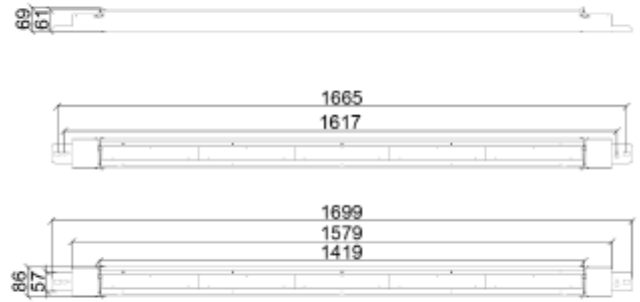

FDV SPEC SHEET
Z line
Art. no: 102088-01-1-ddd

Z line

Art. no: 102088-01-1-ddd

LIGHT TECHNICAL

Lightsource Type:	LED (built in)
Lumen Output:	13515
Lumen LED (tc=25):	14200
Beam Angle:	90°
CCT (Color Temperature):	4000
CRI / Ra:	80
Color Code:	840
MacAdam (SDCM):	3
Lens (Diffuser):	Lens

FDV SPEC SHEET

Z line

Art. no: 102088-01-1-ddd

Lighting Solutions

PRODUCT

Ingress Protection:	IP23
Impact Protection:	IK02
Operating Temperature [°C]:	0 - 40
Lifetime [h]:	L80B10: 100 000
Color:	Steel
Length [mm]:	1700
Height [mm]:	69
Width [mm]:	86
Weight [kg]:	4
Housing Material :	Steel