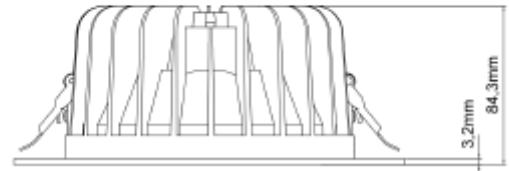

FDV SPEC SHEET

Leila R 1100lm 930 Opal 9W cut out Ø175-205 w/o driver WH
Art. no: 102210-01-3

Lighting Solutions

Leila R 1100lm 930 Opal 9W cut out Ø175-205 w/o driv

Art. no: 102210-01-3

LIGHT TECHNICAL

Lightsource Type:	LED (built in)
Lumen Output:	612
Lumen LED (tc=25):	1100
Beam Angle:	70°
CCT (Color Temperature):	3000
CRI / Ra:	90
Color Code:	930
MacAdam (SDCM):	3
Lens (Diffuser):	Opal

FDV SPEC SHEET

Leila R 1100lm 930 Opal 9W cut out \varnothing 175-205 w/o driver WH
Art. no: 102210-01-3

PRODUCT	
To be recessed in insulation:	No
Ingress Protection:	IP20
Lifetime [h]:	L80B10: 100 000
Color:	White
Height [mm]:	85
Diameter [mm]:	209
Housing Material :	Aluminium
Housing Material :	Aluminium