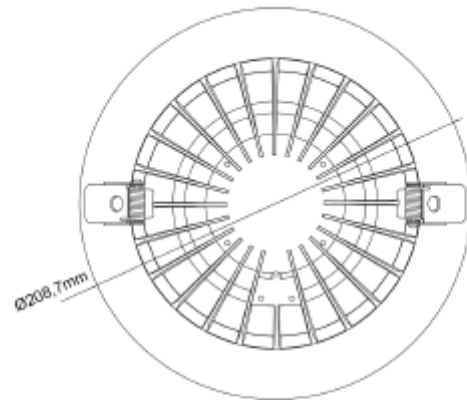

FDV SPEC SHEET

Leila R 1100lm 930 Opal 9W cut out Ø175-205 w/o driver WH
Art. no: 102210-01-3

Lighting Solutions

Leila R 1100lm 930 Opal 9W cut out Ø175-205 w/o driv

Art. no: 102210-01-3

LIGHT TECHNICAL

Lightsource Type:	LED (built in)
Lumen Output:	612
Lumen LED (tc=25):	1100
Beam Angle:	70°
CCT (Color Temperature):	3000
CRI / Ra:	90
Color Code:	930
MacAdam (SDCM):	3
Lens (Diffuser):	Opal

MOUNTING / CONNECTION

Connection:	Depending on driver
Cut-out [mm]:	175-205
Mounting:	Recessed, Ceiling

ELECTRICAL DATA

Dimming:	Depending on Driver
System Power [W]:	9
System Voltage [V]:	230V 50Hz
Protection Class:	2
Current Output [mA]:	250
Voltage Forward Min [V]:	29
Voltage Forward Max [V]:	31

FDV SPEC SHEET

Leila R 1100lm 930 Opal 9W cut out \varnothing 175-205 w/o driver WH
Art. no: 102210-01-3

PRODUCT	
To be recessed in insulation:	No
Ingress Protection:	IP20
Lifetime [h]:	L80B10: 100 000
Color:	White
Height [mm]:	85
Diameter [mm]:	209
Housing Material :	Aluminium
Housing Material :	Aluminium