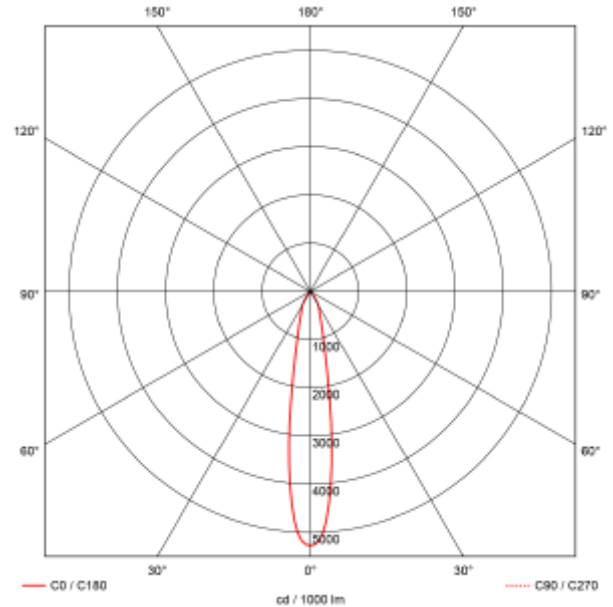

PRODUCT SHEET

Rod Maxi C

Art. no: 102320-20-3

Lighting Solutions

Rod Maxi C

SPECIFICATIONS

Lightsource Type:	LED (built in)
System Power [W]:	27W
CCT (Color Temperature):	3000K
CRI / Ra:	90
Lumen Output:	3861lm
Lumen LED (tc=25):	4800lm
Beam Angle:	20°
Lens (Diffuser):	Clear
Dimming:	None
Flickerfree:	Yes
System Voltage [V]:	230V 50Hz
Connection:	Track 3-Circuit
Mounting:	Track, Ceiling
Lifetime [h]:	L80B10: 100 000h
Lumen/W:	143lm/W
MacAdam (SDCM):	3
Color:	White
Length [mm]:	141mm
Height [mm]:	115mm
Diameter [mm]:	97mm
Weight [kg]:	0,6kg