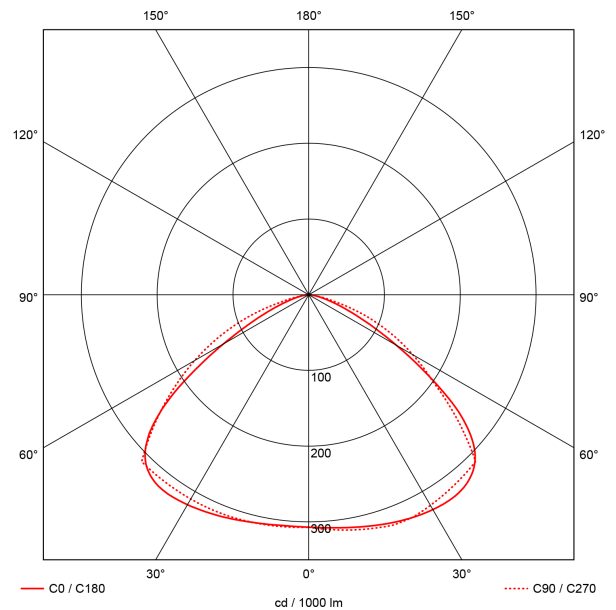

# Ufo U High Bay

a. 260 mm    c. 6.5 mm    e. 183 mm    g. 189 mm    i. 254 mm  
 b. 65 mm    d. 133 mm    f. 199 mm    h. 216 mm

SPECIFICATIONS	
Lightsource Type:	LED (built in)
System Power [W]:	100/80/60W
CCT (Color Temperature):	2700K
CRI / Ra:	90
Lumen LED (tc=25):	11000lm
Beam Angle:	120°
Lens (Diffuser):	Clear
Dimming:	PWM, 0-10V
System Voltage [V]:	230V 50Hz
Connection:	18i3 5m + 2x0,4m free end
Mounting:	Suspended
Lifetime [h]:	L80B10: 100 000h
MacAdam (SDCM):	3
Color:	Black
Height [mm]:	65mm
Diameter [mm]:	230mm
Weight [kg]:	2,3kg