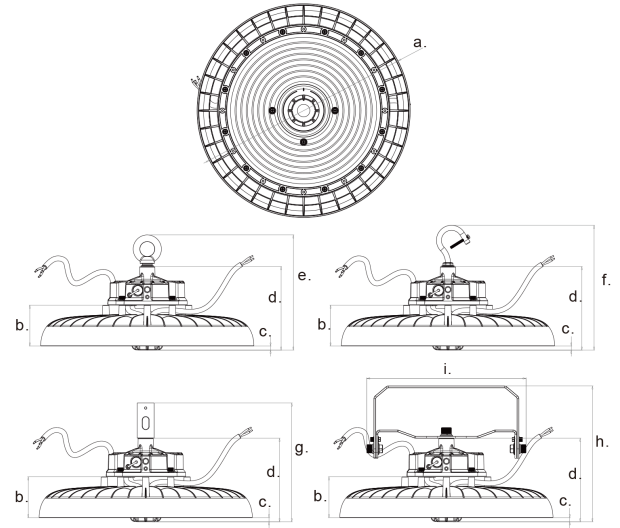

# Ufo U High Bay

a. 260 mm    c. 6.5 mm    e. 183 mm    g. 189 mm    i. 254 mm  
 b. 65 mm    d. 133 mm    f. 199 mm    h. 216 mm

SPECIFICATIONS	
Lightsource Type:	LED (built in)
System Power [W]:	100/80/60W
CCT (Color Temperature):	2700K
CRI / Ra:	90
Lumen LED (tc=25):	11000lm
Beam Angle:	120°
Lens (Diffuser):	Clear
Dimming:	PWM, 0-10V
System Voltage [V]:	230V 50Hz
Connection:	18i3 5m + 2x0,4m free end
Mounting:	Suspended
Lifetime [h]:	L80B10: 100 000h
MacAdam (SDCM):	3
Color:	Black
Height [mm]:	65mm
Diameter [mm]:	230mm
Weight [kg]:	2,3kg

UFO U High Bay is a robust and versatile luminaire with high performance. With IP65 and IK08 classification, it can be used in most conditions. Comes with 1-10V dimming. PIR or Microwave sensor can be easily retrofitted. This product is also available with a PIR sensor featuring wireless communication between luminaires, using the Norlux Wireless Connect system for control. See accessories for sensor module.