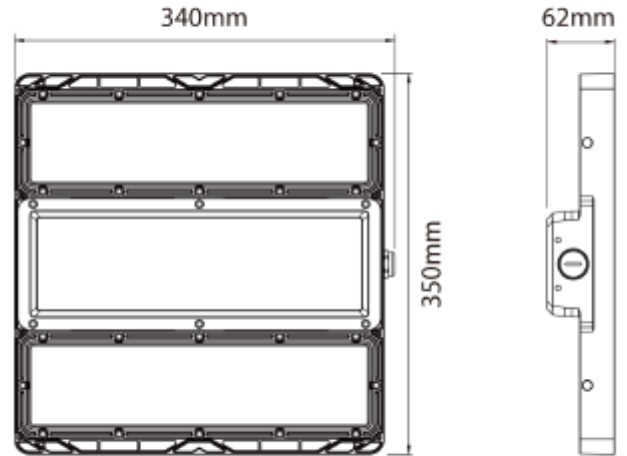

FDV SPEC SHEET
Sport-X
Art. no: 102482-09-2-ddd

Sport-X

Art. no: 102482-09-2-ddd

LIGHT TECHNICAL

Lightsource Type:	LED (built in)
Lumen Output:	21950
Beam Angle:	85°
CCT (Color Temperature):	4000
CRI / Ra:	80
MacAdam (SDCM):	3
Lens (Diffuser):	Clear

MOUNTING / CONNECTION

Mounting:	Suspended, Ceiling

ELECTRICAL DATA

Dimming:	DALI2
System Power [W]:	150
System Voltage [V]:	230V 50Hz
Protection Class:	1
Max load pr circuit - B10:	5
Max load pr circuit - B16:	8
Max load pr circuit - C10:	8
Max load pr circuit - C16:	13
Socket / Cap-Base:	N/A