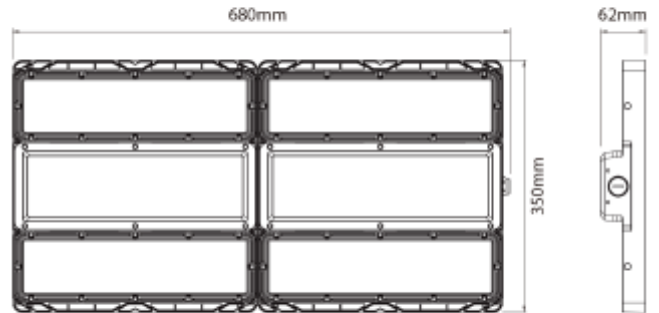

FDV SPEC SHEET
Sport-X
Art. no: 102484-08-2-ddd

Sport-X

Art. no: 102484-08-2-ddd

LIGHT TECHNICAL

Lightsource Type:	LED (built in)
Lumen Output:	36450
Lumen LED (tc=25):	38400
Beam Angle:	55°
CCT (Color Temperature):	4000
CRI / Ra:	80
Color Code:	840
MacAdam (SDCM):	3
Lens (Diffuser):	Clear

MOUNTING / CONNECTION

Mounting:	Suspended, Ceiling
-----------	--------------------

ELECTRICAL DATA

Dimming:	DALI2
System Power [W]:	240
System Voltage [V]:	230V 50Hz
Protection Class:	1
Max load pr circuit - B10:	2
Max load pr circuit - B16:	4
Max load pr circuit - C10:	4
Max load pr circuit - C16:	7
Socket / Cap-Base:	N/A

FDV SPEC SHEET

Sport-X

Art. no: 102484-08-2-ddd

Lighting Solutions

PRODUCT

Ingress Protection:	IP66
Impact Protection:	IK10
Corrosion Class:	C3
Operating Temperature [°C]:	-30 - 50
Lifetime [h]:	L80B10: 100 000
Color:	Black
RAL:	RAL9017
Length [mm]:	680
Height [mm]:	62
Width [mm]:	350
Weight [kg]:	7,9
Housing Material :	Aluminium