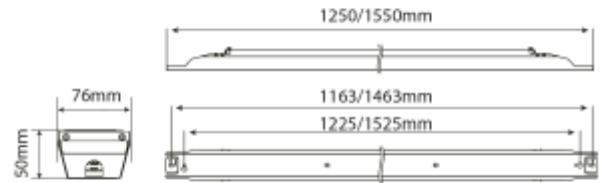

PRODUCT SHEET

C Line Base

Art. no: 102516-00-1

Lighting Solutions

C Line Base

SPECIFICATIONS	
Lightsource Type:	LED (replaceable)
System Power [W]:	60/50/42/33WW
CCT (Color Temperature):	4000K
CRI / Ra:	80
Beam Angle:	60°
Lens (Diffuser):	Clear
Dimming:	None
Flickerfree:	Yes
System Voltage [V]:	230V 50Hz
Connection:	QuickConnect
Mounting:	Surface, Ceiling
Lifetime [h]:	L80: 100 000h
Lumen/W:	180lm/W
MacAdam (SDCM):	3
Color:	Steel
Length [mm]:	1250mm
Height [mm]:	50mm
Width [mm]:	76mm
Weight [kg]:	2,04kg