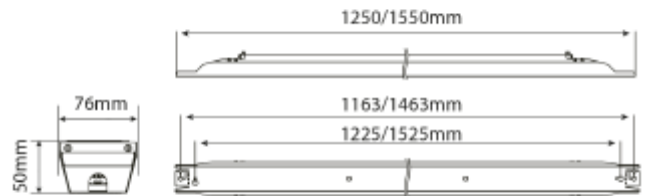

FDV SPEC SHEET
C Line Base
Art. no: 102517-NW-01-1

C Line Base

Art. no: 102517-NW-01-1

LIGHT TECHNICAL	
Lightsource Type:	LED (replaceable)
Lumen Output:	13600
Lumen LED (tc=25):	15800
Beam Angle:	90°
CCT (Color Temperature):	4000
CRI / Ra:	80
Color Code:	840
MacAdam (SDCM):	3
Lens (Diffuser):	Clear

PRODUCT	
Ingress Protection:	IP23
Impact Protection:	IK08
Lifetime [h]:	L80: 100 000
Color:	Steel
Length [mm]:	1550
Height [mm]:	50
Width [mm]:	76
Weight [kg]:	2,54

MOUNTING / CONNECTION	
Connection:	QuickConnect
Mounting:	Surface, Ceiling