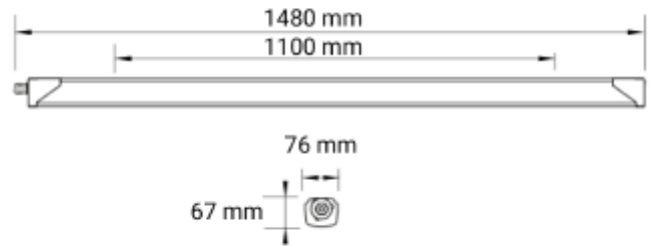

FDV SPEC SHEET

Base 6000lm 840 Opal 45W IP69K L=1480mm 3m cable
Art. no: 10254834

Base 6000lm 840 Opal 45W IP69K L=1480mm 3m cable

Art. no: 10254834

LIGHT TECHNICAL	
Lightsource Type:	LED (built in)
Lumen Output:	6000
Beam Angle:	90°
CCT (Color Temperature):	4000
CRI / Ra:	80
Color Code:	840
MacAdam (SDCM):	3
Lens (Diffuser):	Opal

ELECTRICAL DATA	
Dimming:	None
System Power [W]:	44
System Voltage [V]:	230V 50Hz
Protection Class:	1

MOUNTING / CONNECTION	
Connection:	Cable 3m
Mounting:	Surface, Suspended, Wall

FDV SPEC SHEET

Base 6000lm 840 Opal 45W IP69K L=1480mm 3m cable
Art. no: 10254834

PRODUCT	
Ingress Protection:	IP66-69K
Impact Protection:	IK03
Operating Temperature [°C]:	-25 - 35
Lifetime [h]:	L80B10: 100 000
Color:	Grey
RAL:	RAL7035
Length [mm]:	1480
Height [mm]:	67
Width [mm]:	76
Weight [kg]:	2,3