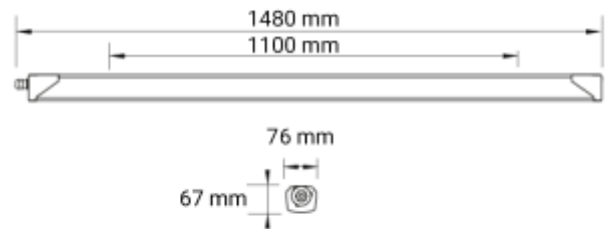

## PRODUCT SHEET

Base 6000lm 840 Opal 45W IP69K L=1480mm 3m cable  
Art. no: 10254834

Lighting Solutions

# Base 6000lm 840 Opal 45W IP69K L=1480mm 3m cable

SPECIFICATIONS	
Lightsource Type:	LED (built in)
System Power [W]:	44W
CCT (Color Temperature):	4000K
CRI / Ra:	80
Lumen Output:	6000lm
Beam Angle:	90°
Lens (Diffuser):	Opal
Dimming:	None
System Voltage [V]:	230V 50Hz
Connection:	Cable 3m
Mounting:	Surface, Suspended, Wall
Lifetime [h]:	L80B10: 100 000h
Lumen/W:	136lm/W
MacAdam (SDCM):	3
Color:	Grey
Length [mm]:	1480mm
Height [mm]:	67mm
Width [mm]:	76mm
Weight [kg]:	2,3kg