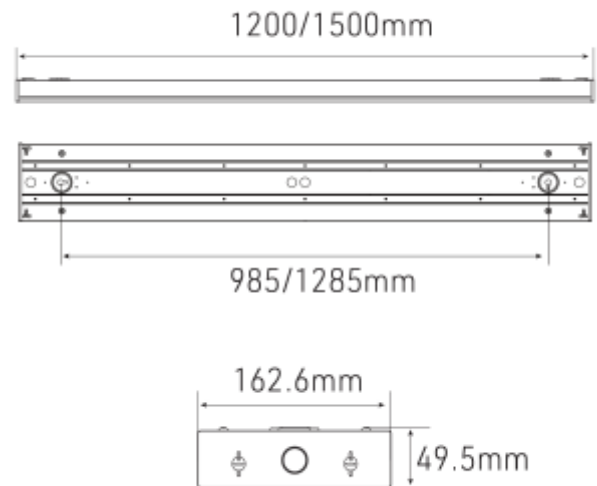

PRODUCT SHEET

Uniplus Interior

Art. no: 103052-90-3-ddd

Lighting Solutions

Uniplus Interior

SPECIFICATIONS

Lightsource Type:	LED (replaceable)
System Power [W]:	34WW
CCT (Color Temperature):	3000K
CRI / Ra:	80
Lumen Output:	4590lm
Lumen LED (tc=25):	5200lm
Beam Angle:	90°
Lens (Diffuser):	Opal
Dimming:	DALI2
Flickerfree:	Yes
System Voltage [V]:	230V 50Hz
Connection:	Terminalx2
Mounting:	Surface, Suspended, Ceiling
Lifetime [h]:	L80B10: 100 000h
Lumen/W:	135lm/W
UGR (<=):	19
MacAdam (SDCM):	3
Through-wiring (mm ²):	5x2,5
Color:	White
Length [mm]:	1500mm
Height [mm]:	49,5mm
Width [mm]:	162,6mm
Weight [kg]:	3,4kg