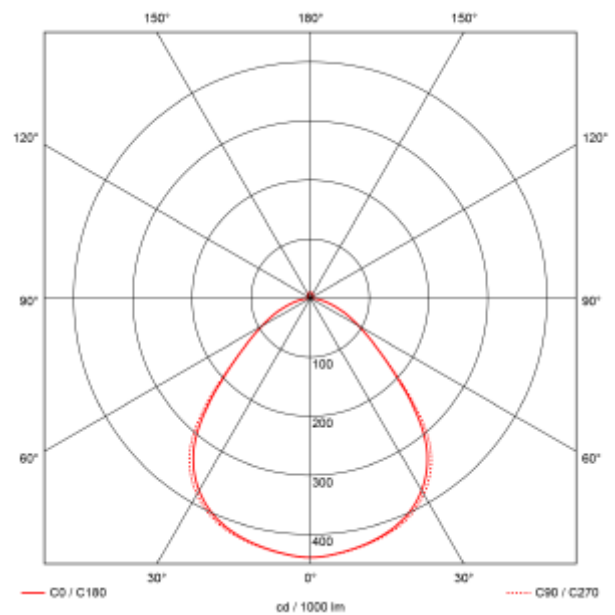

PRODUCT SHEET

Uniplus Interior

Art. no: 103052-90-3-ddd

Lighting Solutions

Uniplus Interior

SPECIFICATIONS

Lightsource Type:	LED (replaceable)
System Power [W]:	34WW
CCT (Color Temperature):	3000K
CRI / Ra:	80
Lumen Output:	4590lm
Lumen LED (tc=25):	5200lm
Beam Angle:	90°
Lens (Diffuser):	Opal
Dimming:	DALI2
Flickerfree:	Yes
System Voltage [V]:	230V 50Hz
Connection:	Terminalx2
Mounting:	Surface, Suspended, Ceiling
Lifetime [h]:	L80B10: 100 000h
Lumen/W:	135lm/W
UGR (<=):	19
MacAdam (SDCM):	3
Through-wiring (mm ²):	5x2,5
Color:	White
Length [mm]:	1500mm
Height [mm]:	49,5mm
Width [mm]:	162,6mm
Weight [kg]:	3,4kg

Uniplus is a surface mounted luminaire with the latest technology and optics to ensure a high luminous efficiency and low glare.

-Low glare UGR19 -Up to 150lm/w -Easy and fast installation.

-Suspended installation (accessory) DALI2 driver