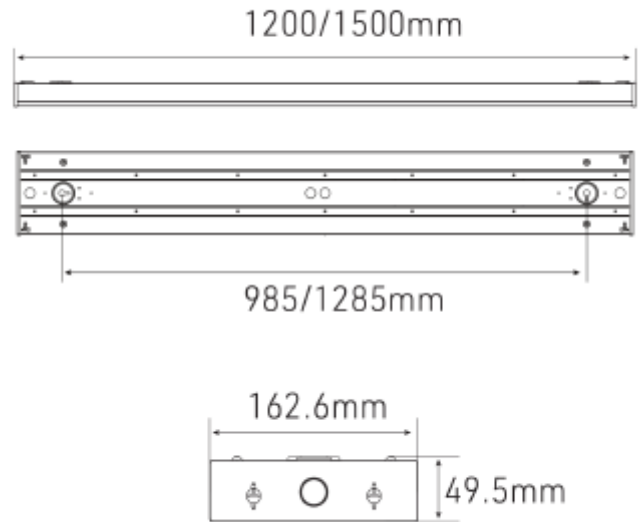

FDV SPEC SHEET

Uniplus Interior

Art. no: 103052-90-3

Lighting Solutions

Uniplus Interior

Art. no: 103052-90-3

LIGHT TECHNICAL

Lightsource Type:	LED (replaceable)
Lumen Output:	5670
Lumen LED (tc=25):	6200
Beam Angle:	90°
CCT (Color Temperature):	3000
CRI / Ra:	80
Color Code:	830
MacAdam (SDCM):	3
Lens (Diffuser):	Micropris.
UGR (<=):	19

MOUNTING / CONNECTION

Connection:	QuickConnect
Through-wiring (mm2):	5x2,5
Mounting:	Surface, Suspended, Ceiling

ELECTRICAL DATA

Dimming:	None
Flickerfree:	Yes
Flicker metric (Pst LM) <:	1
Stroboscopic effect metric (SVM) <	0,04
System Power [W]:	23/29/34/40
System Voltage [V]:	230V 50Hz
Protection Class:	1
Max load pr circuit - B10:	20
Max load pr circuit - B16:	32
Max load pr circuit - C10:	34
Max load pr circuit - C16:	54
Leakage current [mA]:	0,7
Socket / Cap-Base:	N/A
Current Output [mA]:	22mA

FDV SPEC SHEET

Uniplus Interior

Art. no: 103052-90-3

Lighting Solutions

PRODUCT

Ingress Protection:	IP40
Impact Protection:	IK06
Operating Temperature [°C]:	-20 - 40
Lifetime [h]:	L80B10: 100 000
Color:	White
RAL:	RAL9003
Length [mm]:	1500
Height [mm]:	49,5
Width [mm]:	162,6
Weight [kg]:	3,4
Housing Material :	Metal