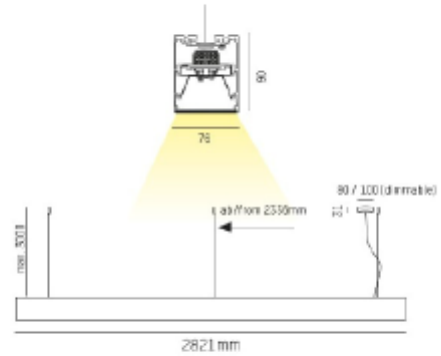

FDV SPEC SHEET

Log Out Pendant 4980lm 930 50W WH

Art. no: 1039-3

Lighting Solutions

Log Out Pendant 4980lm 930 50W WH

IP20

Art. no: 1039-3

LIGHT TECHNICAL

Lumen Output:	4980
CCT (Color Temperature):	3000
CRI / Ra:	90
Color Code:	930
Lens (Diffuser):	Opal

MOUNTING / CONNECTION

Mounting:	Ceiling, Pendant

PRODUCT

Ingress Protection:	IP20
Color:	White
Length [mm]:	2821
Height [mm]:	90
Width [mm]:	76
Weight [kg]:	11,5

ELECTRICAL DATA

Dimming:	None
System Power [W]:	50