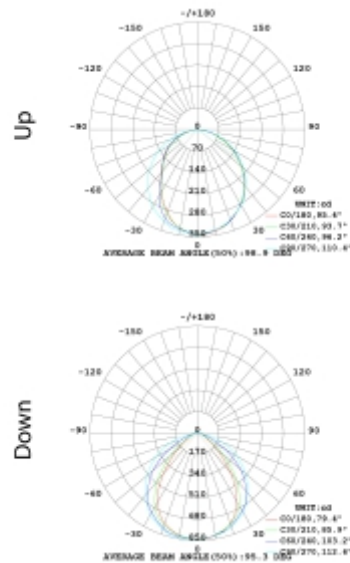

PRODUCT SHEET

Office Slim Up&Down

Art. no: 1078-2-ddd

Lighting Solutions

Office Slim Up&Down

SPECIFICATIONS

Lightsource Type:	LED (built in)
System Power [W]:	42W
CCT (Color Temperature):	3000K
CRI / Ra:	80
Lumen Output:	2690lm
Lumen LED (tc=25):	5200lm
Beam Angle:	95
Lens (Diffuser):	Opal
System Voltage [V]:	230V 50Hz
Connection:	Terminal
Lifetime [h]:	L80B10: 100 000h
Lumen/W:	64lm/W
UGR (<=):	19
MacAdam (SDCM):	5
Color:	Black
Length [mm]:	1200mm
Height [mm]:	75mm
Width [mm]:	15mm

Office slim is an elegant and slim luminaire to use in all offices.

Light distribution: 70% down & 30% up.

Turn on/ off by hand movement. Complete with canle and 1500mm wire.