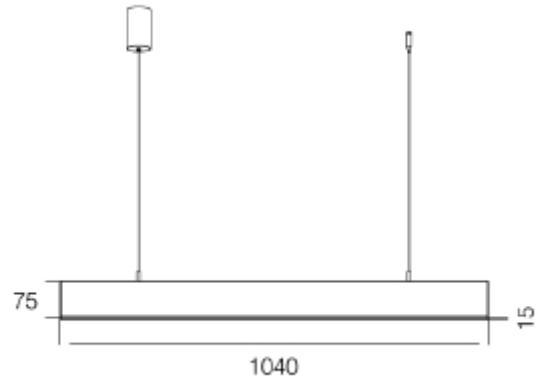

PRODUCT SHEET

Office Slim Up&Down

Art. no: 1078-2-ddd

Lighting Solutions

Office Slim Up&Down

SPECIFICATIONS

Lightsource Type:	LED (built in)
System Power [W]:	42W
CCT (Color Temperature):	3000K
CRI / Ra:	80
Lumen Output:	2690lm
Lumen LED (tc=25):	5200lm
Beam Angle:	95
Lens (Diffuser):	Opal
System Voltage [V]:	230V 50Hz
Connection:	Terminal
Lifetime [h]:	L80B10: 100 000h
Lumen/W:	64lm/W
UGR (<=):	19
MacAdam (SDCM):	5
Color:	Black
Length [mm]:	1200mm
Height [mm]:	75mm
Width [mm]:	15mm

Office slim is an elegant and slim luminaire to use in all offices.

Light distribution: 70% down & 30% up.

Turn on/ off by hand movement. Complete with canle and 1500mm wire.