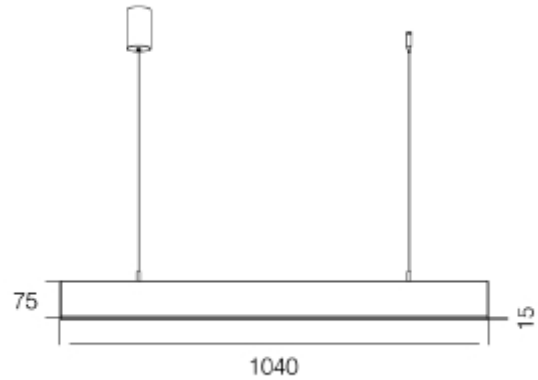

PRODUCT SHEET

Office Slim Up&Down

Art. no: 1078-2

Lighting Solutions

Office Slim Up&Down

SPECIFICATIONS

Lightsource Type:	LED (built in)
System Power [W]:	229-213W
CCT (Color Temperature):	3000K
CRI / Ra:	80
Lumen Output:	2690lm
Lumen LED (tc=25):	23640-21560lm
Beam Angle:	95
Lens (Diffuser):	Opal
System Voltage [V]:	230V 50Hz
Connection:	Terminal
Lifetime [h]:	L80B10: 100 000h
Lumen/W:	64lm/W
UGR (<=):	19
MacAdam (SDCM):	5
Color:	Black
Length [mm]:	1200mm
Height [mm]:	75mm
Width [mm]:	15mm
Weight [kg]:	2,7kg

Office slim is an elegant and slim luminaire to use in all offices.

Light distribution: 70% down & 30% up.

Turn on/ off by hand movement. Complete with canle and 1500mm wire.