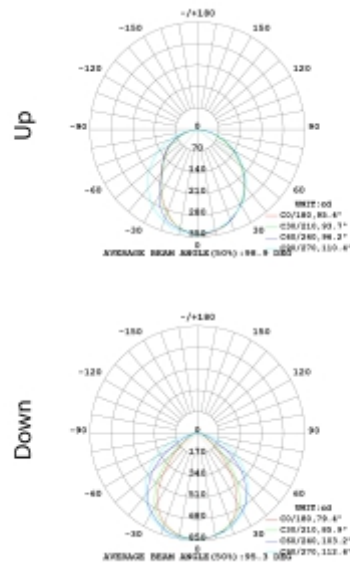

PRODUCT SHEET

Office Slim Up&Down

Art. no: 1078-2

Lighting Solutions

Office Slim Up&Down

SPECIFICATIONS

Lightsource Type:	LED (built in)
System Power [W]:	229-213W
CCT (Color Temperature):	3000K
CRI / Ra:	80
Lumen Output:	2690lm
Lumen LED (tc=25):	23640-21560lm
Beam Angle:	95
Lens (Diffuser):	Opal
System Voltage [V]:	230V 50Hz
Connection:	Terminal
Lifetime [h]:	L80B10: 100 000h
Lumen/W:	64lm/W
UGR (<=):	19
MacAdam (SDCM):	5
Color:	Black
Length [mm]:	1200mm
Height [mm]:	75mm
Width [mm]:	15mm
Weight [kg]:	2,7kg

Office slim is an elegant and slim luminaire to use in all offices.

Light distribution: 70% down & 30% up.

Turn on/ off by hand movement. Complete with canle and 1500mm wire.