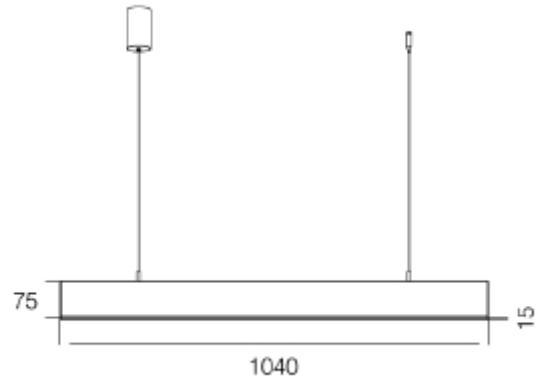

PRODUCT SHEET

Office Slim Up&Down

Art. no: 1078-3-ddd

Lighting Solutions

Office Slim Up&Down

SPECIFICATIONS

Lightsource Type:	LED (built in)
System Power [W]:	42W
CCT (Color Temperature):	3000K
CRI / Ra:	80
Lumen Output:	2690lm
Lumen LED (tc=25):	5200lm
Beam Angle:	95
Lens (Diffuser):	Opal
System Voltage [V]:	230V 50Hz
Connection:	Terminal
Lifetime [h]:	L80B10: 100 000h
Lumen/W:	64lm/W
UGR (<=):	19
MacAdam (SDCM):	5
Color:	White
Length [mm]:	1200mm
Height [mm]:	75mm
Width [mm]:	15mm

Office slim is an elegant and slim luminaire to use in all offices.

Light distribution: 70% down & 30% up.

Turn on/ off by hand movement. Complete with canle and 1500mm wire.