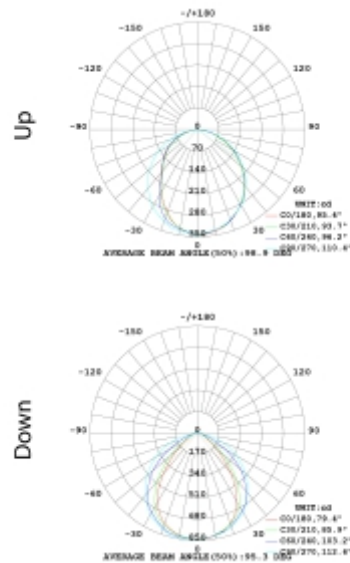

PRODUCT SHEET

Office Slim Up&Down

Art. no: 1078-3-ddd

Lighting Solutions

Office Slim Up&Down

SPECIFICATIONS

Lightsource Type:	LED (built in)
System Power [W]:	42W
CCT (Color Temperature):	3000K
CRI / Ra:	80
Lumen Output:	2690lm
Lumen LED (tc=25):	5200lm
Beam Angle:	95
Lens (Diffuser):	Opal
System Voltage [V]:	230V 50Hz
Connection:	Terminal
Lifetime [h]:	L80B10: 100 000h
Lumen/W:	64lm/W
UGR (<=):	19
MacAdam (SDCM):	5
Color:	White
Length [mm]:	1200mm
Height [mm]:	75mm
Width [mm]:	15mm

Office slim is an elegant and slim luminaire to use in all offices.

Light distribution: 70% down & 30% up.

Turn on/ off by hand movement. Complete with canle and 1500mm wire.