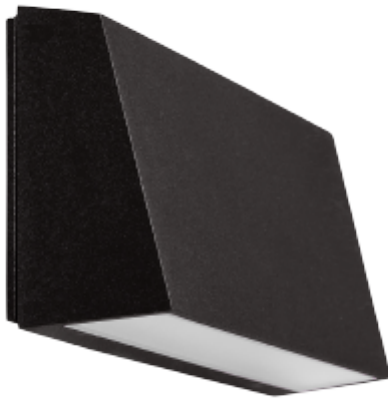

## PRODUCT SHEET

Caro 700lm 830 78° 16W BK IP65

Art. no: 1080-2

*Lighting Solutions*

# Caro 700lm 830 78° 16W BK IP65

Waterproof Led Outdoor Wall light Caro, minimizing wasted light and glare. Clean lines and a sloped roofline accent but dont detract from architectural surroundings. Caro will look fantastic beside door or back of a home as a porch light as well as an entryway light to a hotel, restaurant or bar.

### SPECIFICATIONS

System Power [W]:	16W
CCT (Color Temperature):	3000K
CRI / Ra:	80
Lumen Output:	670lm
Lumen LED (tc=25):	700lm
Beam Angle:	78°
Lens (Diffuser):	None
Dimming:	None
System Voltage [V]:	230V 50Hz
Connection:	Terminal
Mounting:	Surface, Wall
Lifetime [h]:	L80B50: 50 000h
Lumen/W:	40lm/W
UGR (<=):	19
Color:	Black
Length [mm]:	208mm
Height [mm]:	104mm
Width [mm]:	53mm
Weight [kg]:	0,6kg