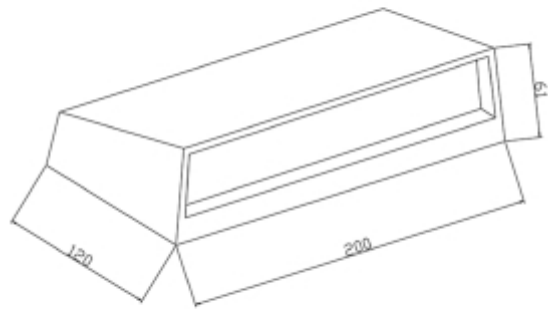

## PRODUCT SHEET

Caro 700lm 830 78° 16W BK IP65

Art. no: 1080-2

*Lighting Solutions*

# Caro 700lm 830 78° 16W BK IP65

Waterproof Led Outdoor Wall light Caro, minimizing wasted light and glare. Clean lines and a sloped roofline accent but dont detract from architectural surroundings. Caro will look fantastic beside door or back of a home as a porch light as well as an entryway light to a hotel, restaurant or bar.

### SPECIFICATIONS

System Power [W]:	16W
CCT (Color Temperature):	3000K
CRI / Ra:	80
Lumen Output:	670lm
Lumen LED (tc=25):	700lm
Beam Angle:	78°
Lens (Diffuser):	None
Dimming:	None
System Voltage [V]:	230V 50Hz
Connection:	Terminal
Mounting:	Surface, Wall
Lifetime [h]:	L80B50: 50 000h
Lumen/W:	40lm/W
UGR (<=):	19
Color:	Black
Length [mm]:	208mm
Height [mm]:	104mm
Width [mm]:	53mm
Weight [kg]:	0,6kg