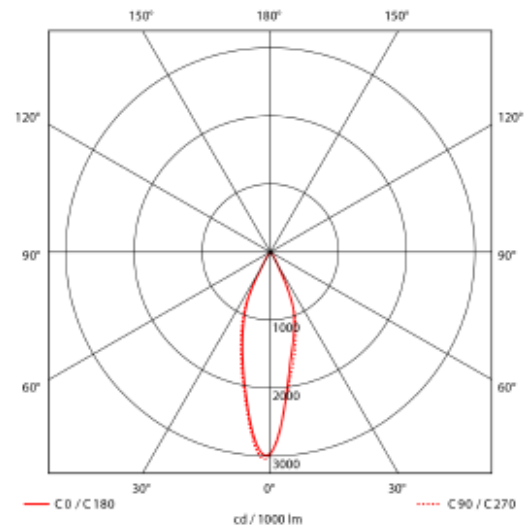

PRODUCT SHEET

Cold 3

Art. no: 1106-30-2

Lighting Solutions

Cold 3

83x36mm

SPECIFICATIONS

Lightsource Type:	LED (built in)
System Power [W]:	6W
CCT (Color Temperature):	3000K
CRI / Ra:	90
Lumen Output:	500lm
Lumen LED (tc=25):	700lm
Beam Angle:	30°
Lens (Diffuser):	None
Dimming:	Depending on Driver
System Voltage [V]:	230V 50Hz
Connection:	Depending on driver
Mounting:	Recessed, Ceiling
Cut-out [mm]:	83x36mm
Lifetime [h]:	L80B10: 50.000h
MacAdam (SDCM):	2
Color:	Black
Length [mm]:	90mm
Height [mm]:	52mm
Width [mm]:	44mm
Weight [kg]:	0,16kg
To be recessed in insulation:	No