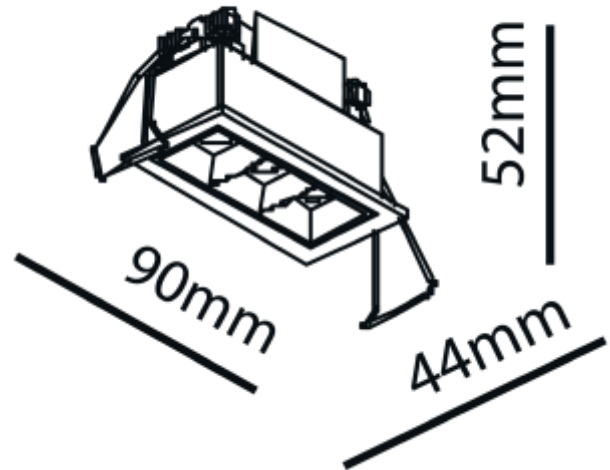

PRODUCT SHEET

Cold 3

Art. no: 1106-30-2

Lighting Solutions

Cold 3

83x36mm

SPECIFICATIONS

Lightsource Type:	LED (built in)
System Power [W]:	6W
CCT (Color Temperature):	3000K
CRI / Ra:	90
Lumen Output:	500lm
Lumen LED (tc=25):	700lm
Beam Angle:	30°
Lens (Diffuser):	None
Dimming:	Depending on Driver
System Voltage [V]:	230V 50Hz
Connection:	Depending on driver
Mounting:	Recessed, Ceiling
Cut-out [mm]:	83x36mm
Lifetime [h]:	L80B10: 50.000h
MacAdam (SDCM):	2
Color:	Black
Length [mm]:	90mm
Height [mm]:	52mm
Width [mm]:	44mm
Weight [kg]:	0,16kg
To be recessed in insulation:	No