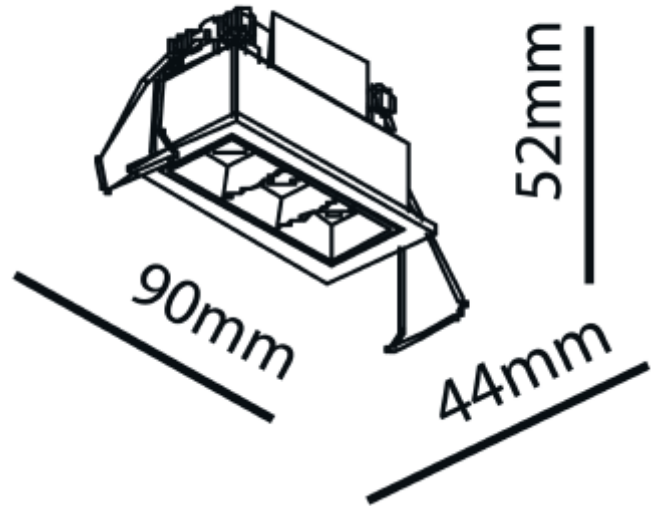

FDV SPEC SHEET

Cold 3

Art. no: 1106-30-3

NORLUX®

Lighting Solutions

83x36mm

Cold 3

A⁺⁺

Art. no: 1106-30-3

LIGHT TECHNICAL

Lightsource Type:	LED (built in)
Lumen Output:	500
Lumen LED (tc=25):	700
Beam Angle:	30°
CCT (Color Temperature):	3000
CRI / Ra:	90
Color Code:	930
MacAdam (SDCM):	2
Lens (Diffuser):	None

MOUNTING / CONNECTION

Connection:	Depending on driver
Cut-out [mm]:	83x36
Mounting:	Recessed, Ceiling

ELECTRICAL DATA

Dimming:	Depending on Driver
System Power [W]:	6
System Voltage [V]:	230V 50Hz
Protection Class:	3
Socket / Cap-Base:	N/A
Current Output [mA]:	700
Voltage Forward Max [V]:	9

FDV SPEC SHEET

Cold 3

Art. no: 1106-30-3

Lighting Solutions

PRODUCT

To be recessed in insulation:	No
Ingress Protection:	IP20
Lifetime [h]:	L80B10: 50.000
Color:	White
Length [mm]:	90
Height [mm]:	52
Width [mm]:	44
Weight [kg]:	0,16
Housing Material :	Aluminium
Material 2:	Mechanical installed part(Steel
Housing Material :	Aluminium
Material 2:	Mechanical installed part(Steel