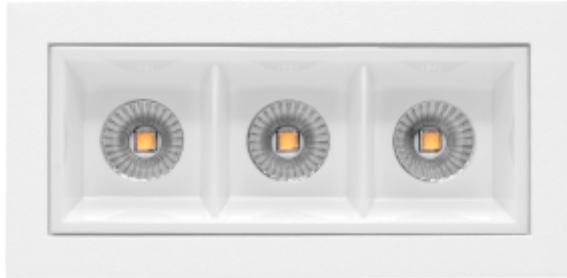

FDV SPEC SHEET

Cold 3

Art. no: 1106-30-3

NORLUX®

Lighting Solutions

83x36mm

Cold 3

A⁺⁺

Art. no: 1106-30-3

LIGHT TECHNICAL

Lightsource Type:	LED (built in)
Lumen Output:	500
Lumen LED (tc=25):	700
Beam Angle:	30°
CCT (Color Temperature):	3000
CRI / Ra:	90
Color Code:	930
MacAdam (SDCM):	2
Lens (Diffuser):	None

MOUNTING / CONNECTION

Connection:	Depending on driver
Cut-out [mm]:	83x36
Mounting:	Recessed, Ceiling

ELECTRICAL DATA

Dimming:	Depending on Driver
System Power [W]:	6
System Voltage [V]:	230V 50Hz
Protection Class:	3
Socket / Cap-Base:	N/A
Current Output [mA]:	700
Voltage Forward Max [V]:	9

FDV SPEC SHEET

Cold 3

Art. no: 1106-30-3

Lighting Solutions

PRODUCT

To be recessed in insulation:	No
Ingress Protection:	IP20
Lifetime [h]:	L80B10: 50.000
Color:	White
Length [mm]:	90
Height [mm]:	52
Width [mm]:	44
Weight [kg]:	0,16
Housing Material :	Aluminium
Material 2:	Mechanical installed part(Steel
Housing Material :	Aluminium
Material 2:	Mechanical installed part(Steel