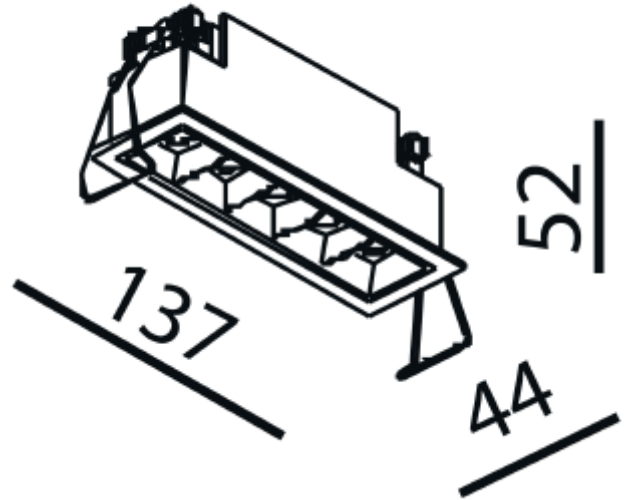

## FDV SPEC SHEET

Cold 5

Art. no: 1107-30-2

Lighting Solutions

 130x36mm

## Cold 5

Art. no: 1107-30-2

### MOUNTING / CONNECTION

Connection:	Depending on driver
Cut-out [mm]:	130x36
Mounting:	Recessed, Ceiling

### PRODUCT

To be recessed in insulation:	No
Ingress Protection:	IP20
Lifetime [h]:	L80B10: 100 000
Color:	Black
Length [mm]:	137
Height [mm]:	52
Width [mm]:	44
Weight [kg]:	0,32
Housing Material :	Aluminium
Material 2:	Mechanical installed part(Steel
Housing Material :	Aluminium
Material 2:	Mechanical installed part(Steel