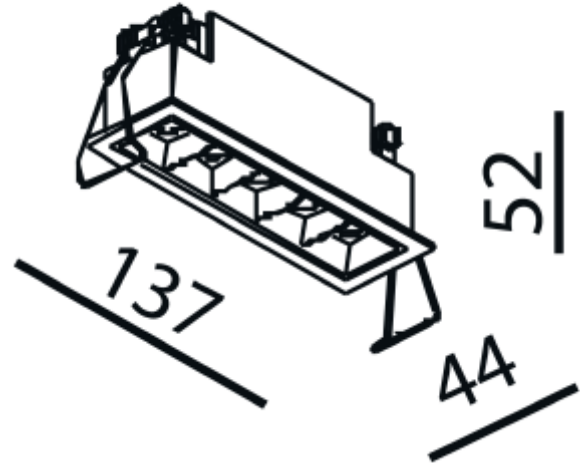

PRODUCT SHEET

Cold 5

Art. no: 1107-30-2

Lighting Solutions

Cold 5

130x36mm

SPECIFICATIONS

Lightsource Type:	LED (built in)
System Power [W]:	10W
CCT (Color Temperature):	3000K
CRI / Ra:	90
Lumen Output:	805lm
Lumen LED (tc=25):	1150lm
Beam Angle:	30°
Lens (Diffuser):	None
Dimming:	Depending on Driver
System Voltage [V]:	230V 50Hz
Connection:	Depending on driver
Mounting:	Recessed, Ceiling
Cut-out [mm]:	130x36mm
Lifetime [h]:	L80B10: 100 000h
MacAdam (SDCM):	2
Color:	Black
Length [mm]:	137mm
Height [mm]:	52mm
Width [mm]:	44mm
Weight [kg]:	0,32kg
To be recessed in insulation:	No