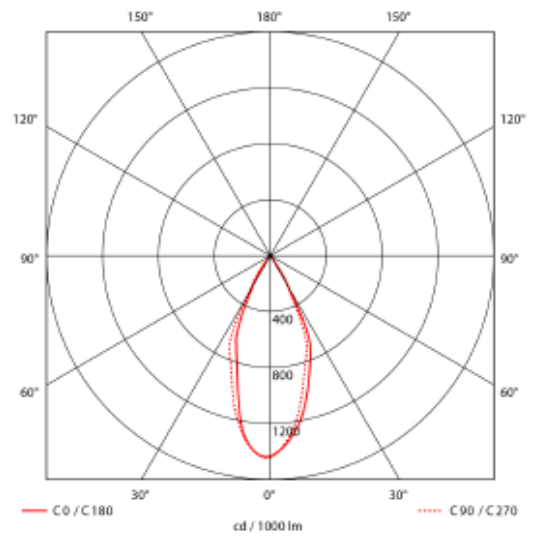

PRODUCT SHEET

Cold 5

Art. no: 1107-30-2

Lighting Solutions

Cold 5

130x36mm

SPECIFICATIONS

Lightsource Type:	LED (built in)
System Power [W]:	10W
CCT (Color Temperature):	3000K
CRI / Ra:	90
Lumen Output:	805lm
Lumen LED (tc=25):	1150lm
Beam Angle:	30°
Lens (Diffuser):	None
Dimming:	Depending on Driver
System Voltage [V]:	230V 50Hz
Connection:	Depending on driver
Mounting:	Recessed, Ceiling
Cut-out [mm]:	130x36mm
Lifetime [h]:	L80B10: 100 000h
MacAdam (SDCM):	2
Color:	Black
Length [mm]:	137mm
Height [mm]:	52mm
Width [mm]:	44mm
Weight [kg]:	0,32kg
To be recessed in insulation:	No