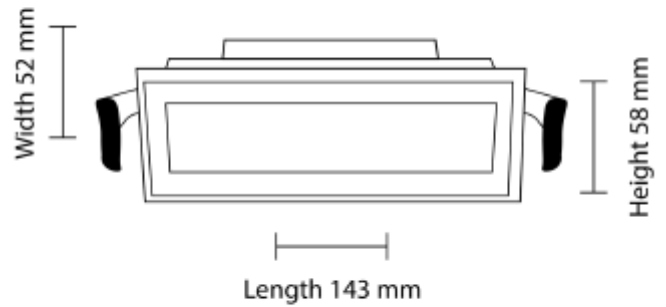

FDV SPEC SHEET

Cold 5 Outdoor
Art. no: 1108-30-2

 130x37mm

Cold 5 Outdoor

Art. no: 1108-30-2

LIGHT TECHNICAL

Lightsource Type:	LED (built in)
Lumen Output:	688
Lumen LED (tc=25):	1050
Beam Angle:	30°
CCT (Color Temperature):	3000
CRI / Ra:	90
Color Code:	930
MacAdam (SDCM):	2
Lens (Diffuser):	Clear

MOUNTING / CONNECTION

Connection:	Depending on driver
Cut-out [mm]:	130x37
Mounting:	Recessed, Ceiling

ELECTRICAL DATA

UGR (<=):	12
Dimming:	Depending on Driver
System Power [W]:	10
System Voltage [V]:	230V 50Hz
Protection Class:	3
Socket / Cap-Base:	N/A
Current Output [mA]:	700
Voltage Forward Max [V]:	15

FDV SPEC SHEET

Cold 5 Outdoor
Art. no: 1108-30-2

PRODUCT	
To be recessed in insulation:	No
Ingress Protection:	IP65
Lifetime [h]:	L80B10: 100 000
Color:	Black
Length [mm]:	143
Height [mm]:	58
Width [mm]:	52
Weight [kg]:	0,47