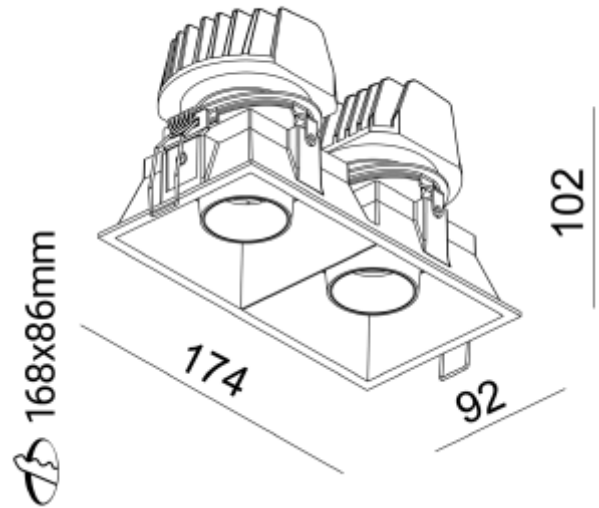

PRODUCT SHEET

Make Double D2W 2x45-950lm 930-919 34° 2x9,4W WH w/o driver

Art. no: 11080-2-D2W-34-3

Lighting Solutions

Make Double D2W 2x45-950lm 930-919 34° 2x9,4W W

Make Double is a square downlight with Dim 2 Warm. The color temperature (K) can be adjusted between 1900K and 3000K. Rotatable 360° and tiltable 20°. Driver is not included and sold separately. See accessories for recommended drivers. Please note that the downlight comes with white front ring. Black front ring is sold separately.

SPECIFICATIONS

Lightsource Type:	LED (built in)
System Power [W]:	9,4W
CCT (Color Temperature):	3000-1900K D2W
CRI / Ra:	90
Lumen LED (tc=25):	2x45-950lm
Beam Angle:	34°
Lens (Diffuser):	Clear
Dimming:	Depending on Driver
System Voltage [V]:	230V 50Hz
Connection:	Depending on driver
Mounting:	Recessed, Ceiling
Cut-out [mm]:	168-86mm
Color:	White
Length [mm]:	174mm
Height [mm]:	107mm
Width [mm]:	92mm
Weight [kg]:	0,749kg
To be recessed in insulation:	No