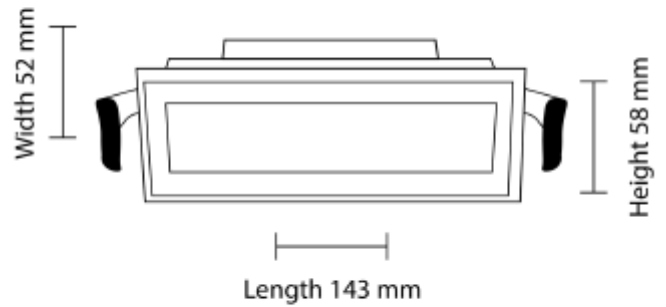

FDV SPEC SHEET

Cold 5 Outdoor
Art. no: 1109-30-2

 130x37mm

Cold 5 Outdoor

Art. no: 1109-30-2

LIGHT TECHNICAL

Lightsource Type:	LED (built in)
Lumen LED (tc=25):	950
Beam Angle:	30°
CCT (Color Temperature):	2700
CRI / Ra:	90
Color Code:	927
MacAdam (SDCM):	2
Lens (Diffuser):	Clear

MOUNTING / CONNECTION

Connection:	Depending on driver
Cut-out [mm]:	130x37
Mounting:	Recessed, Ceiling

ELECTRICAL DATA

UGR (<=):	12
Dimming:	Depending on Driver
System Power [W]:	10
System Voltage [V]:	230V 50Hz
Socket / Cap-Base:	N/A
Current Output [mA]:	700
Voltage Forward Max [V]:	15

FDV SPEC SHEET

Cold 5 Outdoor

Art. no: 1109-30-2

Lighting Solutions

PRODUCT

To be recessed in insulation:	No
Ingress Protection:	IP65
Lifetime [h]:	L80B10: 100 000
Color:	Black
Length [mm]:	143
Height [mm]:	58
Width [mm]:	52
Weight [kg]:	0,47