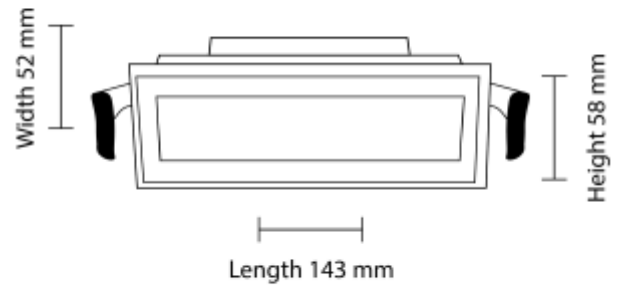

# Cold 5 Outdoor

 130x37mm

IP65 version of the popular Cold -series. With its rectangular shape and recessed light source, Cold provides a unique decorative design. Se accessories for recommended driver. Cut-out 130x36mm.

### SPECIFICATIONS

Lightsource Type:	LED (built in)
System Power [W]:	10W
CCT (Color Temperature):	2700K
CRI / Ra:	90
Lumen LED (tc=25):	950lm
Beam Angle:	30°
Lens (Diffuser):	Clear
Dimming:	Depending on Driver
System Voltage [V]:	230V 50Hz
Connection:	Depending on driver
Mounting:	Recessed, Ceiling
Cut-out [mm]:	130x37mm
Lifetime [h]:	L80B50: 35 000h
UGR (<=):	12
MacAdam (SDCM):	2
Color:	Black
Length [mm]:	143mm
Height [mm]:	58mm
Width [mm]:	52mm
Weight [kg]:	0,47kg
To be recessed in insulation:	No