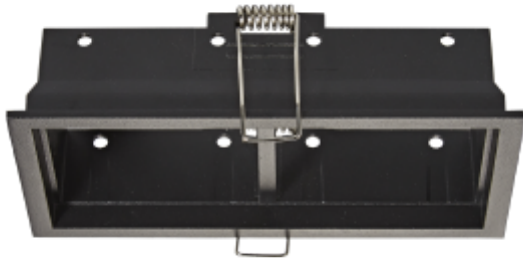

## PRODUCT SHEET

Rise L Double Mounting kit BK  
Art. no: 11090-2-2

*Lighting Solutions*

# Rise L Double Mounting kit BK

Double mounting kit for Rise L.

CE

### SPECIFICATIONS

Housing:	Polycarbonate
Color:	Black