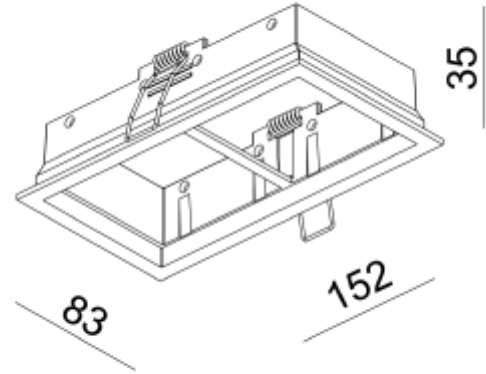

## PRODUCT SHEET

Rise L Double Mounting kit BK  
Art. no: 11090-2-2

*Lighting Solutions*

# Rise L Double Mounting kit BK

Double mounting kit for Rise L.

CE