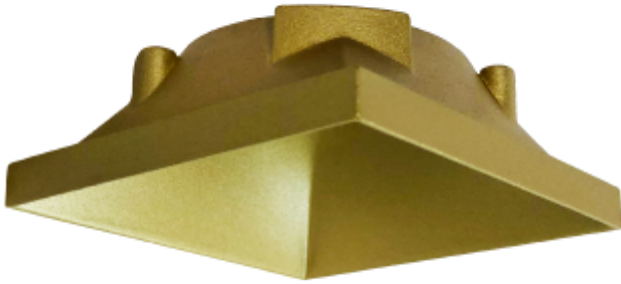

## PRODUCT SHEET

Rise L Front Ring Gold

Art. no: 11094-6

*Lighting Solutions*

# Rise L Front Ring Gold

Gold front ring for Rise L

CE

### SPECIFICATIONS

Color:	Gold
Length:	67mm
Height:	24mm
Width:	67mm