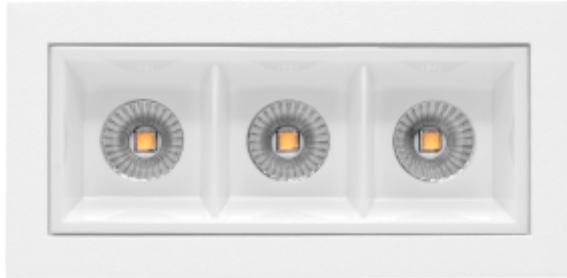

FDV SPEC SHEET

Cold 3

Art. no: 1116-30-3

NORLUX®

Lighting Solutions

83x36mm

Cold 3

A⁺⁺

Art. no: 1116-30-3

LIGHT TECHNICAL

Lightsource Type:	LED (built in)
Lumen Output:	500
Lumen LED (tc=25):	650
Beam Angle:	30°
CCT (Color Temperature):	2700
CRI / Ra:	90
Color Code:	927
MacAdam (SDCM):	2
Lens (Diffuser):	None

MOUNTING / CONNECTION

Connection:	Depending on driver
Cut-out [mm]:	83x36
Mounting:	Recessed, Ceiling

ELECTRICAL DATA

Dimming:	Depending on Driver
System Power [W]:	6
System Voltage [V]:	230V 50Hz
Protection Class:	3
Socket / Cap-Base:	N/A
Current Output [mA]:	700
Voltage Forward Max [V]:	9

FDV SPEC SHEET

Cold 3

Art. no: 1116-30-3

Lighting Solutions

PRODUCT

To be recessed in insulation:	No
Ingress Protection:	IP20
Lifetime [h]:	L80B10: 50.000
Color:	White
Length [mm]:	90
Height [mm]:	52
Width [mm]:	44
Weight [kg]:	0,16
Housing Material :	Aluminium
Material 2:	Mechanical installed part(Steel
Housing Material :	Aluminium
Material 2:	Mechanical installed part(Steel