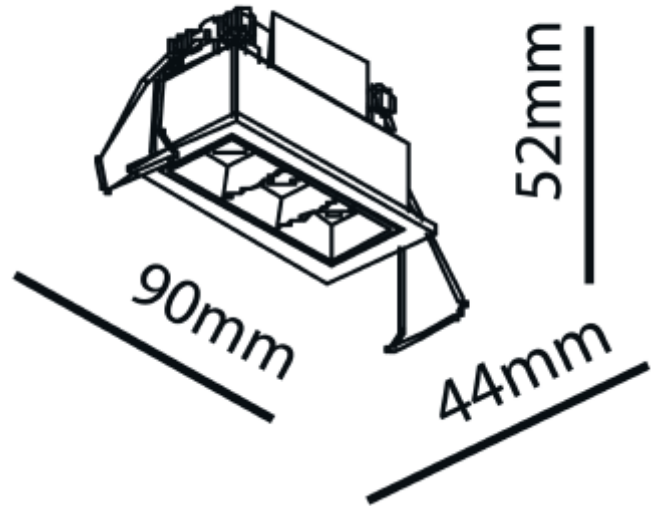

FDV SPEC SHEET

Cold 3

Art. no: 1116-30-3

NORLUX®

Lighting Solutions

83x36mm

Cold 3

A⁺⁺

Art. no: 1116-30-3

LIGHT TECHNICAL

Lightsource Type:	LED (built in)
Lumen Output:	500
Lumen LED (tc=25):	650
Beam Angle:	30°
CCT (Color Temperature):	2700
CRI / Ra:	90
Color Code:	927
MacAdam (SDCM):	2
Lens (Diffuser):	None

MOUNTING / CONNECTION

Connection:	Depending on driver
Cut-out [mm]:	83x36
Mounting:	Recessed, Ceiling

ELECTRICAL DATA

Dimming:	Depending on Driver
System Power [W]:	6
System Voltage [V]:	230V 50Hz
Protection Class:	3
Socket / Cap-Base:	N/A
Current Output [mA]:	700
Voltage Forward Max [V]:	9

FDV SPEC SHEET

Cold 3

Art. no: 1116-30-3

Lighting Solutions

PRODUCT

To be recessed in insulation:	No
Ingress Protection:	IP20
Lifetime [h]:	L80B10: 50.000
Color:	White
Length [mm]:	90
Height [mm]:	52
Width [mm]:	44
Weight [kg]:	0,16
Housing Material :	Aluminium
Material 2:	Mechanical installed part(Steel
Housing Material :	Aluminium
Material 2:	Mechanical installed part(Steel