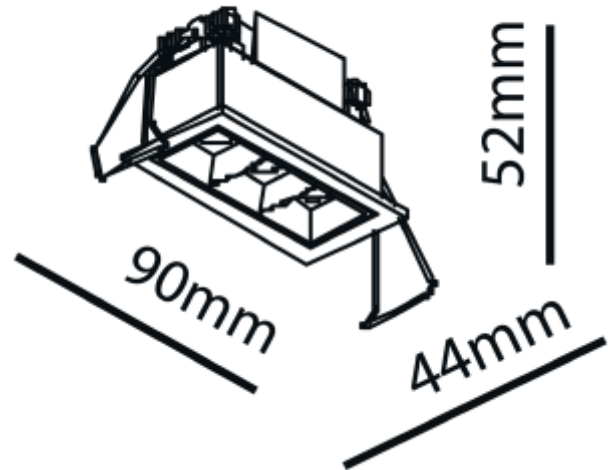

## Cold 3

83x36mm

### SPECIFICATIONS

Lightsource Type:	LED (built in)
System Power [W]:	6W
CCT (Color Temperature):	2700K
CRI / Ra:	90
Lumen Output:	500lm
Lumen LED (tc=25):	650lm
Beam Angle:	30°
Lens (Diffuser):	None
Dimming:	Depending on Driver
System Voltage [V]:	230V 50Hz
Connection:	Depending on driver
Mounting:	Recessed, Ceiling
Cut-out [mm]:	83x36mm
Lifetime [h]:	L80B10: 50.000h
MacAdam (SDCM):	2
Color:	White
Length [mm]:	90mm
Height [mm]:	52mm
Width [mm]:	44mm
Weight [kg]:	0,16kg
To be recessed in insulation:	No