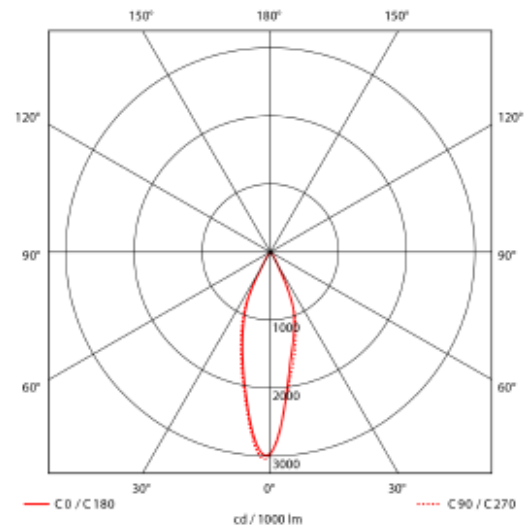

### SPECIFICATIONS

Lightsource Type:	LED (built in)
System Power [W]:	6W
CCT (Color Temperature):	2700K
CRI / Ra:	90
Lumen Output:	500lm
Lumen LED (tc=25):	650lm
Beam Angle:	30°
Lens (Diffuser):	None
Dimming:	Depending on Driver
System Voltage [V]:	230V 50Hz
Connection:	Depending on driver
Mounting:	Recessed, Ceiling
Cut-out [mm]:	83x36mm
Lifetime [h]:	L80B10: 50.000h
MacAdam (SDCM):	2
Color:	White
Length [mm]:	90mm
Height [mm]:	52mm
Width [mm]:	44mm
Weight [kg]:	0,16kg
To be recessed in insulation:	No