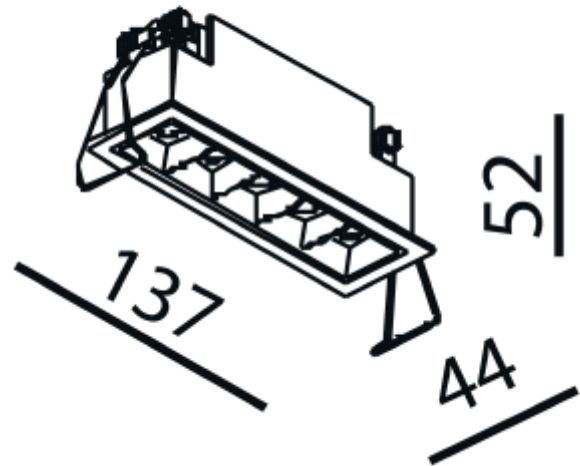

PRODUCT SHEET

Cold 5

Art. no: 1117-30-2

Lighting Solutions

Cold 5

130x36mm

SPECIFICATIONS

Lightsource Type:	LED (built in)
System Power [W]:	10W
CCT (Color Temperature):	2700K
CRI / Ra:	90
Lumen Output:	805lm
Lumen LED (tc=25):	1050lm
Beam Angle:	30°
Lens (Diffuser):	None
Dimming:	Depending on Driver
System Voltage [V]:	230V 50Hz
Connection:	Depending on driver
Mounting:	Recessed, Ceiling
Cut-out [mm]:	130x36mm
Lifetime [h]:	L80B10: 100 000h
MacAdam (SDCM):	2
Color:	Black
Length [mm]:	137mm
Height [mm]:	52mm
Width [mm]:	44mm
Weight [kg]:	0,32kg
To be recessed in insulation:	No