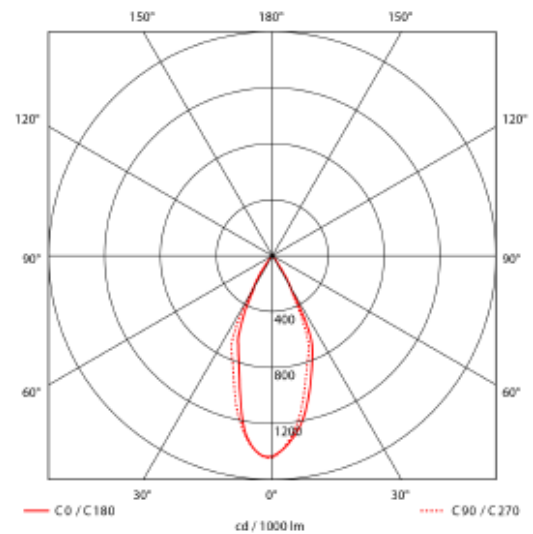

PRODUCT SHEET

Cold 5

Art. no: 1117-30-2

Lighting Solutions

Cold 5

130x36mm

SPECIFICATIONS

Lightsource Type:	LED (built in)
System Power [W]:	10W
CCT (Color Temperature):	2700K
CRI / Ra:	90
Lumen Output:	805lm
Lumen LED (tc=25):	1050lm
Beam Angle:	30°
Lens (Diffuser):	None
Dimming:	Depending on Driver
System Voltage [V]:	230V 50Hz
Connection:	Depending on driver
Mounting:	Recessed, Ceiling
Cut-out [mm]:	130x36mm
Lifetime [h]:	L80B10: 100 000h
MacAdam (SDCM):	2
Color:	Black
Length [mm]:	137mm
Height [mm]:	52mm
Width [mm]:	44mm
Weight [kg]:	0,32kg
To be recessed in insulation:	No