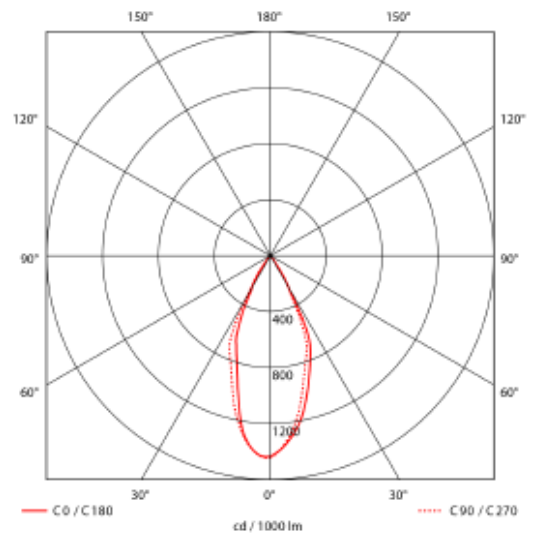

PRODUCT SHEET

Cold 5

Art. no: 1117-30-3

Lighting Solutions

Cold 5

130x36mm

SPECIFICATIONS

Lightsource Type:	LED (built in)
System Power [W]:	10W
CCT (Color Temperature):	2700K
CRI / Ra:	90
Lumen Output:	805lm
Lumen LED (tc=25):	1050lm
Beam Angle:	30°
Lens (Diffuser):	None
Dimming:	Depending on Driver
System Voltage [V]:	230V 50Hz
Connection:	Depending on driver
Mounting:	Recessed, Ceiling
Cut-out [mm]:	130x36mm
Lifetime [h]:	L80B10: 100 000h
MacAdam (SDCM):	2
Color:	White
Length [mm]:	137mm
Height [mm]:	52mm
Width [mm]:	44mm
Weight [kg]:	0,32kg
To be recessed in insulation:	No