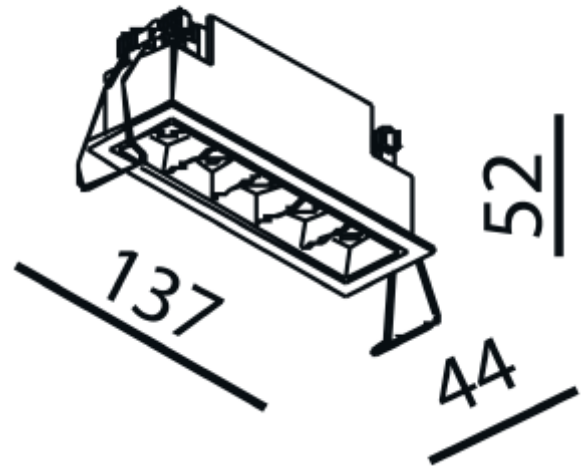

PRODUCT SHEET

Cold 5

Art. no: 1117-30-3

Lighting Solutions

Cold 5

130x36mm

SPECIFICATIONS

Lightsource Type:	LED (built in)
System Power [W]:	10W
CCT (Color Temperature):	2700K
CRI / Ra:	90
Lumen Output:	805lm
Lumen LED (tc=25):	1050lm
Beam Angle:	30°
Lens (Diffuser):	None
Dimming:	Depending on Driver
System Voltage [V]:	230V 50Hz
Connection:	Depending on driver
Mounting:	Recessed, Ceiling
Cut-out [mm]:	130x36mm
Lifetime [h]:	L80B10: 100 000h
MacAdam (SDCM):	2
Color:	White
Length [mm]:	137mm
Height [mm]:	52mm
Width [mm]:	44mm
Weight [kg]:	0,32kg
To be recessed in insulation:	No