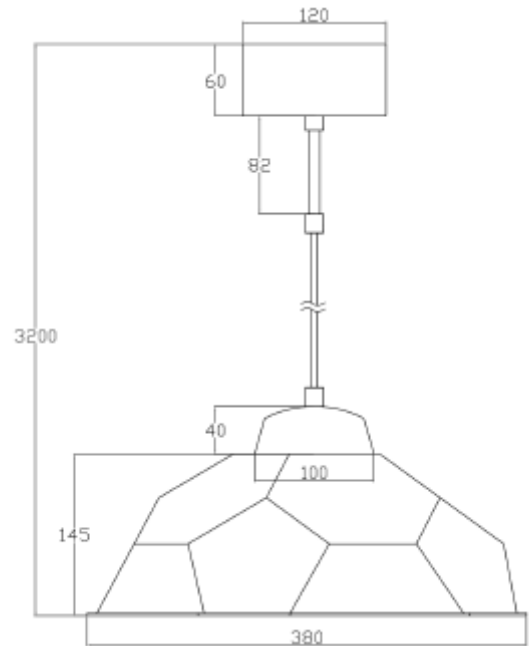

FDV SPEC SHEET

Rdivi Pendant E27 Max 40W Ø460mm Natural 3m cable
Art. no: 114001-17

Lighting Solutions

Rdivi Pendant E27 Max 40W Ø460mm Natural 3m cable

Art. no: 114001-17

LIGHT TECHNICAL

Lightsource Type:	Lightsource not included
Socket / Cap-Base:	E27

MOUNTING / CONNECTION

Mounting:	Pendant
-----------	---------

PRODUCT

Ingress Protection:	IP20
Color:	Natural
Height [mm]:	145
Width [mm]:	380
Weight [kg]:	0,8

ELECTRICAL DATA

Dimming:	Light bulb dependent
Max. Power [W]:	40
System Voltage [V]:	230V 50Hz
Protection Class:	2
Socket / Cap-Base:	E27