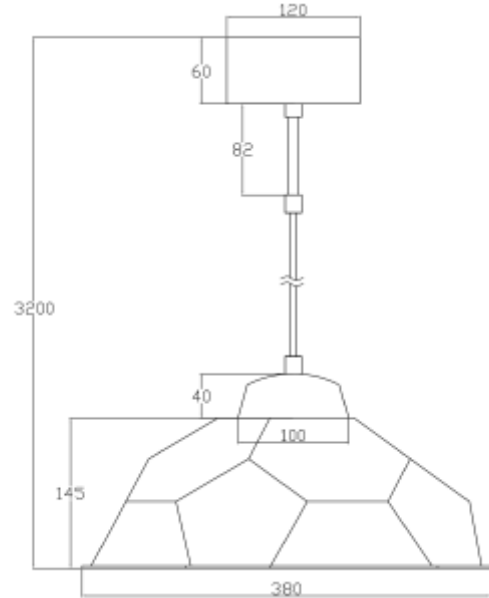

## PRODUCT SHEET

Rdivi Pendant E27 Max 40W Ø460mm Natural 3m cable  
Art. no: 114001-17

*Lighting Solutions*

# Rdivi Pendant E27 Max 40W Ø460mm Natural 3m cabl

### SPECIFICATIONS

Lightsource Type:	Lightsource not included
Max. Power [W]:	40
Socket / Cap-Base:	E27
Dimming:	Light bulb dependent
System Voltage [V]:	230V 50Hz
Mounting:	Pendant
Color:	Natural
Height [mm]:	145mm
Width [mm]:	380mm
Weight [kg]:	0,8kg