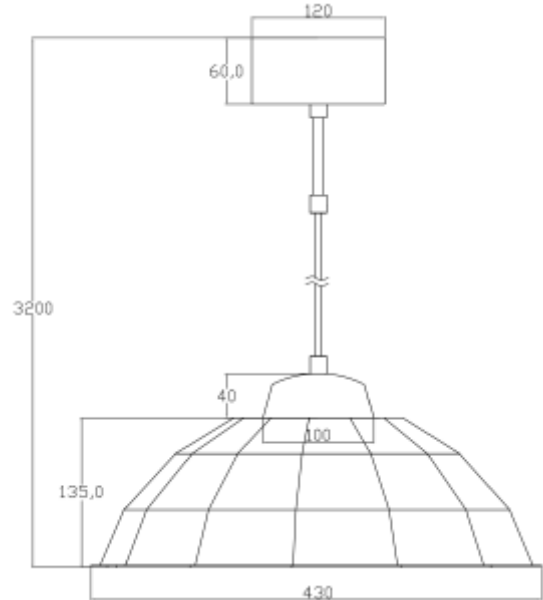

## PRODUCT SHEET

Redivi Pendant E27 Max 40W Ø400mm Natural 3m cable

Art. no: 114003-17

*Lighting Solutions*

# Redivi Pendant E27 Max 40W Ø400mm Natural 3m cab

### SPECIFICATIONS

Lightsource Type:	Lightsource not included
Max. Power [W]:	40
Socket / Cap-Base:	E27
Dimming:	Light bulb dependent
System Voltage [V]:	230V 50Hz
Mounting:	Pendant
Color:	Natural
Height [mm]:	135mm
Width [mm]:	430mm
Weight [kg]:	0,9kg