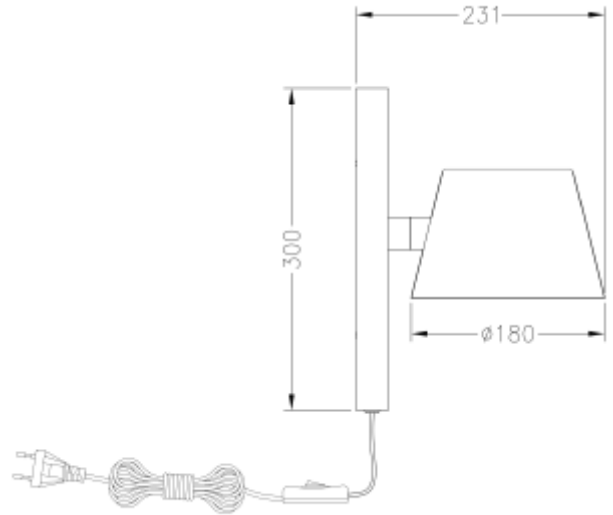

## PRODUCT SHEET

Polus Wall E27 Max 40W BK

Art. no: 119014-2

*Lighting Solutions*

# Polus Wall E27 Max 40W BK

### SPECIFICATIONS

Lightsource Type:	Lightsource not included
Max. Power [W]:	40
Socket / Cap-Base:	E27
Dimming:	None
System Voltage [V]:	230V 50Hz
Connection:	Euro
Mounting:	Wall
Color:	Black
Length [mm]:	230mm
Height [mm]:	300mm
Width [mm]:	180mm
Weight [kg]:	0,8kg