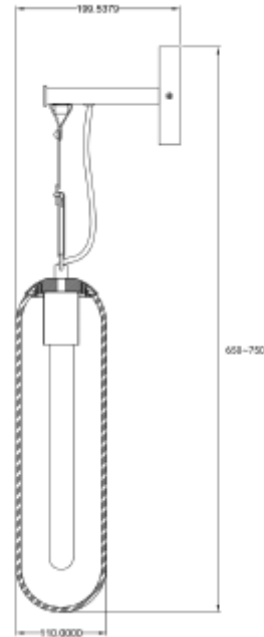

## FDV SPEC SHEET

Tubus Wall E27 max 25W Smoked glass

Art. no: 119027-16

*Lighting Solutions*

# Tubus Wall E27 max 25W Smoked glass

Art. no: 119027-16

### LIGHT TECHNICAL

Lightsource Type:	Lightsource not included
Socket / Cap-Base:	E27

### PRODUCT

Ingress Protection:	IP20
Color:	Smoked
Length [mm]:	650
Height [mm]:	200
Width [mm]:	110
Weight [kg]:	1,46