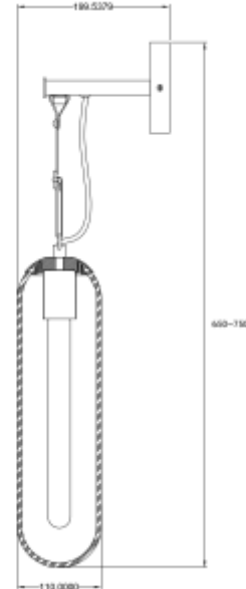

PRODUCT SHEET

Tubus Wall E27 max 25W Smoked glass

Art. no: 119027-16

Lighting Solutions

Tubus Wall E27 max 25W Smoked glass

Tubus wall mounted luminaire with smoked glass. Delivered with black canopy and leather strap. Light bulb are not included.

SPECIFICATIONS

Lightsource Type:	Lightsource not included
Max. Power [W]:	25
Socket / Cap-Base:	E27
Dimming:	Light bulb dependent
System Voltage [V]:	230V 50Hz
Mounting:	Wall
Color:	Smoked
Length [mm]:	650mm
Height [mm]:	200mm
Width [mm]:	110mm
Weight [kg]:	1,46kg